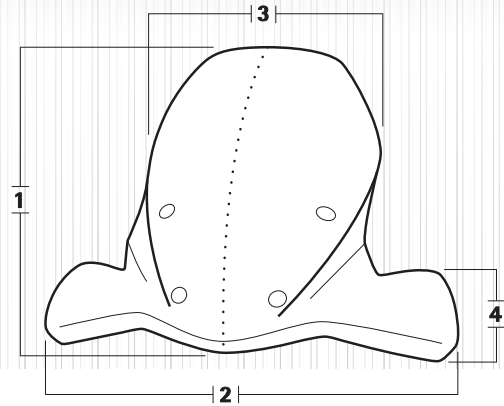

C13-UT101-10-OM - Medium outdoor cover

Medium cover is suitable for medium-sized models such as the R-Series, FZ-series, 125-250cc scooters, etc.

WINDSHIELD DIMENSIONS

WINDSHIELD DIMENSIONS DIAGRAM

MODEL ▼	PART NUMBER ▼	DESCRIPTION ▼	DIMENSIONS (MM) ▼ (SEE DIAGRAM)			
			1	2	3	4
TMAX	59C-283J0-00-00	Sport screen	400	410	--	--
X-MAX	37P-W0710-00-00	Windscreen, Medium	490	380	--	--
X-MAX	37P-W0717-00-00	Sport screen	260	364	--	--
X-CITY 125 / 250	5B2-W0710-00-00	Windshield Tall	696	926	--	--
XENTER	52S-283J0-00-00	Windshield, Medium-height, Clear	511	675	399	146
XENTER*	52S-283J0-50-00	Windshield, Tall, Clear	696	675	420	146
XENTER*	52S-283J0-70-00	Sport screen	312	322	--	--
CYGNUS X	4P9-10710-00-00	Windshield, Tall, Clear	720	690	340	220
CYGNUS X	4P9-10710-10-00	Windshield, Short (TÜV approved)	540	690	340	220
VITY 125	4P7-W0717-00-00	Windshield (TÜV approved)	520	470	--	--
JOGR / RR	5RW-W0710-10-00	Windshield, Medium-height (TÜV approved), Clear	520	470	350	--
JOGR / RR	5RW-W0710-20-00	Windshield, Tall, Clear	710	670	540	190
NEO'S	5RN-W0710-10-00	Windshield, Medium-height (TÜV approved), Clear	520	470	490	160
NEO'S	5RN-W0710-00-00	Windshield, Tall, Clear	680	735	500	140
NEO'S	5C2-W0710-10-00	Windshield, Medium-height (TÜV approved)	524	667	390	140
NEO'S	5C2-W0710-00-10	Windshield, Tall, Clear	731	644	434	145