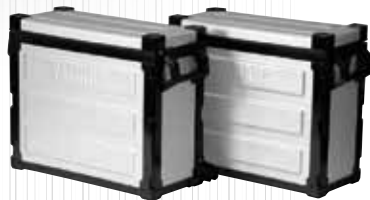

SIDE CASES TÉNÉRÉ

COLOURS ▼	SIDE CASES TÉNÉRÉ ▼
Aluminium - left	11D-W0751-1L-01
Aluminium - right	11D-W0751-1R-01
Aluminium - set	11D-W0751-00-01
Black - left	11D-SCLBL-00-10
Black - right	11D-SCRBL-00-10
Black - set	11D-SCKIT-00-10