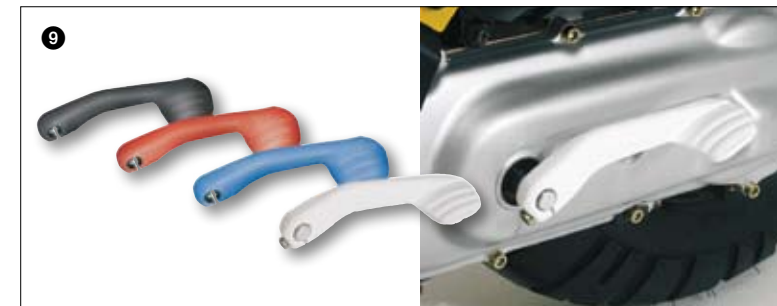

1 Sportscreen
DARK BLUE
5WW-W0717-20-00
SMOKED
5WW-W0717-40-00

2 Spider Stay
WHITE
5WW-W9717-00-00
METALLIC GREY
5WW-W9717-20-00

3 Number Plate Sticker
5WW-W0790-40-00

4 Number Plate
5WW-W0707-00-00

6

7

50 cc
BW's