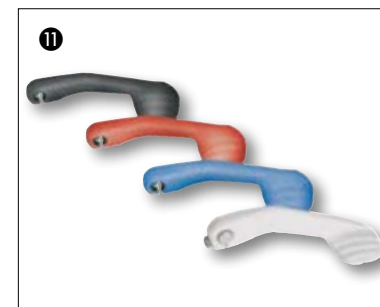

50cc & 100cc Aerox

6 Luggage Carrier
BLACK FINISH, ONLY FOR 50cc
5BR-W0736-00-00

7 30-Litre Topcase
MATT BLACK FINISH
30L-W0754-00-00

MOUNTING PLATE FOR 30-LITRE TOPCASE
5BR-W0740-10-00

8 Side Stand
CHROMED
5BR-W0733-00-00

9 Sport Shock Absorber
5BS-H2210-00-00

10 Footplates
5BR-W0747-00-00

11 Kickstarter
WHITE
5WW-W0795-00-00
BLUE
5WW-W0795-20-00
RED
5WW-W0795-30-00
BLACK
5WW-W0795-40-00

27