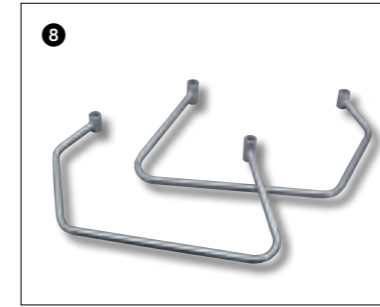

- ① Wild Star
- ② Drag Star 1100 Classic
- ③ Drag Star 1100
- ④ Drag Star 650 Classic
- ⑤ Drag Star 650
- ⑥ Royal Star
- ⑦ Royal Star Venture
- ⑧ Drag Star 125 & 250
- ⑨ Warrior
- ⑩ Midnight Star XV1900A
- ⑪ Midnight Star XVS1300A
- ⑫ Midnight Star XVS950