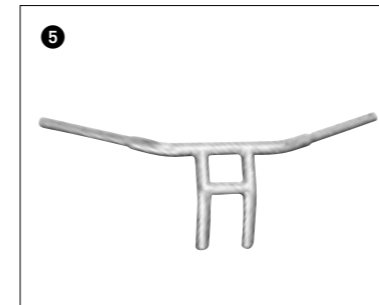

7

Accessories

③ Braided Stainless Steel Cables

Upgrade the appearance of your Star cruiser by replacing the stock black cables with these stainless steel braided cables built to exacting stock specifications. Nylon inner liner for smooth operation. Cable has a rugged clear coat on its full length to make it easier to clean while helping protect windshields and painted surfaces. Dealer installation required.

1. CLUTCH CABLE
   STR-5KS48-20-SD ②
   STR-5EL48-20-SD ③
   STR-5PX48-20-SD ⑨

1. THROTTLE CABLE SET
   STR-5KS48-10-SD ②
   STR-5EL48-10-SD ③
   STR-5PX48-10-SD ⑨

④ Flat Bars (83 cm wide)

This Warrior handlebar has wider and lower positioning than stock. Use in combination with our billet risers.

STR-5PX75-14-00 ①②③④⑤⑨

Custom Handlebars

⑤ Double "T" Bars

Wide Drag bike styling with highly polished and chrome plated finish. Wider and lower positioning than stock.

17CM RISE, 27CM PULL-BACK, WIDE:
87CM WIDE
STR-4WM75-12-00 ①
STR-5PX75-12-00 ⑨

71 CM WIDE
4VR-26112-00-00 ④⑤
STR-5KS75-12-01 ②③④⑤

⑥ Beach Handlebars

For the ultimate Boulevard cruiser look. Very comfortable. Wider and lower positioning than stock.

9CM RISE, 31CM PULL-BACK,
85CM WIDE
STR-4WM75-13-00 ①⑩

⑦ "Chill Out" Warrior Bars

Comfortable bend designed to work with stock risers while retaining stock cable and hose lengths. Wider and lower positioning than stock.

9CM RISE, 34CM PULL BACK,
67CM WIDE
STR-5PX75-13-00 ⑨