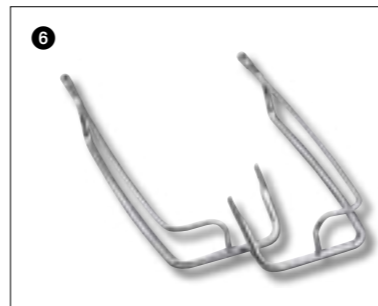

2 Soft, Throw-Over Saddlebags

Designed specifically for the Midnight Star. Features include handcrafted leather construction, sturdy zippers, and handles for quick release convenience. Fastex™ buckles for easy access and a molded ABS back plate with a steel frame to help hold the bags shape when empty. Requires installation of Saddlebag Support Bar (STR-1D773-40-00) sold separately.

STR-1D773-55-01 ⑩

3 Saddlebag Guards

Help protect saddlebag if your bike is dropped. Can be used with either Silverado Bags or throw-over type saddlebags. Only for Wild Star the stock seat is required for installation. Saddlebag Guards will not fit in combination with the Canyon Deluxe Saddlebags.

STR-4WM33-00-00 ①

4 Saddlebag Guards

Helps protect Midnight Star saddlebags if your bike is dropped. Polished and chrome-plated for style and function. Saddlebag mounts required for mounting.

STR-2C533-00-00 ⑩
STR-3D833-00-00 ⑪

5 Hard Saddlebag Liners

Constructed of heavy-duty ballistic Nylon for added durability, these saddlebag liners provide carry-away convenience for your luggage.

Also features an embroidered Star logo for a quality look and feel. Sold in pairs. Fits XVS1300 Saddle Bags. STR-4WM72-90-00 ①

6 Saddlebags Trim Rail

These brilliantly polished and chrome-plated steel trim rails help protect saddlebags while complementing the saddlebags design.

STR-4XY72-70-00 ⑦
STR-3D872-70-00 ⑪