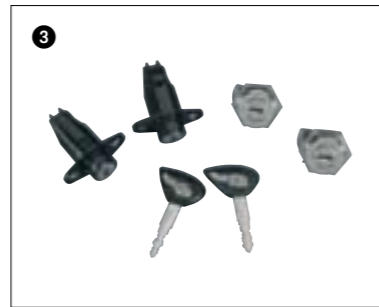

2 Silverado Windshield (44cm)

Adjustable polycarbonate touring screen featuring a chrome plate stamped with the Silverado logo.

- STR-5GA06-10-00 ①
- WINDSHIELD MOUNTING HARDWARE ①
- STR-4WM03-40-00

3 Lock Kit

This lock set includes all locks and matching keys for the windshield, backrest, and saddlebags.

- STR-2C590-10-00 ⑩

4 Midnight Star XV1900A

Made of tough 4.5mm thick polycarbonate treated with the new generation Quantum Coating® to provide a long lasting, durable protective finish. Available in three heights: tall (62 cm), medium (54 cm) - the same height as Midnight Star, and short (42 cm). The unique quick release feature allows for quick change of your windshield before riding due to a change in weather or attitude.

For added security, the lock kit (STR-2C590-10-00) can be installed. Replacement windscreens are also available in all three heights. Windshield mounts (STR-2C503-40-00) required on Midnight Star models. Windshield mounts and lock kits sold separately.

- WINDSHIELD TALL ⑩
- STR-2C503-10-00
- WINDSHIELD SHORT ⑩
- STR-2C506-10-00
- WINDSHIELD MEDIUM ⑩
- STR-2C507-10-00
- REPLACEMENT WINDSHIELD TALL ⑩
- STR-2C503-11-00
- REPLACEMENT WINDSHIELD MEDIUM ⑩
- STR-2C507-11-00
- REPLACEMENT WINDSHIELD SHORT ⑩
- STR-2C506-11-00
- WINDSHIELD MOUNTS ⑩
- STR-2C503-40-00

48

- ① Wild Star
- ⑤ Drag Star 650
- ⑨ Warrior
- ② Drag Star 1100 Classic
- ⑥ Royal Star
- ⑩ Midnight Star XV1900A
- ③ Drag Star 1100
- ⑦ Royal Star Venture
- ⑪ Midnight Star XVS1300A
- ④ Drag Star 650 Classic
- ⑧ Drag Star 125 & 250
- ⑫ Midnight Star XVS950