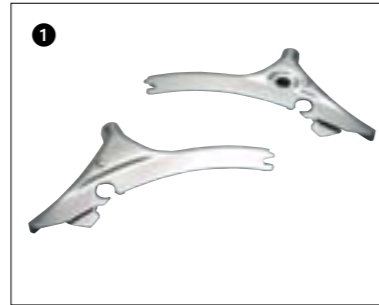

Accessories

Seats & Backrest

New quick release system provides an easy on-easy off solution to passenger comfort. Polished and chrome plated side arms and upright are sold separately. Backrest pad is constructed of durable vinyl and designed to coordinate with the stock Midnight Star seats. Protect your investment with the optional lock kits (sold separately).

1 Passenger Backrest Base
Mounting Kit included.
STR-2C541-10-00 (Quick Release) ⑩

1 Passenger Backrest Side Arms
Polished and chrome-plated sidearms. XVS950 requires the use of Quick-Release Backrest Sidearms Hardware Kit (5S7-F84A2-T0-00), sold separately, for installation. XVS 1300A requires the use of Side arms mounting kit (5S7-F84A2-U0-00), sold separately, for installation.
5S7-F84A0-V0-00 ⑪⑫

SIDE ARMS MOUNTING KIT
5S7-F84A2-00-00 ⑪
5S7-F84A2-T0-00 ⑫

2 Plain Passenger Backrest Pad
One component of the three-piece passenger backrest system. Backrest pad is constructed of sturdy vinyl and designed to coordinate with stock XVS950.
1D6-2840F-00-00 ⑩
STR-5GA41-50-00 ⑪⑫

3 Backrest Pad With Star Logo
STR-3D841-50-00 ⑪⑫

4 Lock Kit
This lock set includes all locks and matching keys for the windshield, backrest, and saddlebags.
STR-2C590-10-00 ⑩

● Saddlebag Backrest Pad
(not shown)
STR-2C541-50-00 ⑩