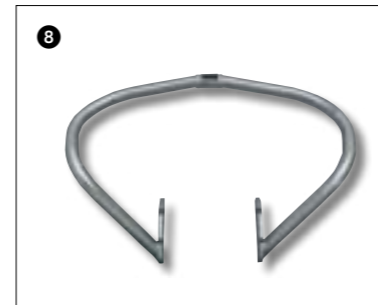

25

Accessories

Protection

7 Big bar engine guard

The ultimate in classic styling. The big 31.7 mm tubing matches the styling of the V Star 950.

5S7-F43B0-V0-00

⑫

8 Engine Guards Large