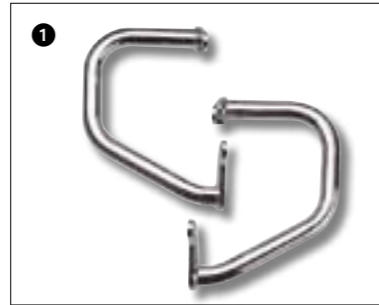

Accessories

Protection

1 Engine Guards

Sturdy design, triple chrome plated and easy to install.

STR-4WM31-00-00

①

2 Engine Guards

Strong chrome plated guards designed to protect the Drag Star engine.

4VR-W0741-00-00

④⑤

3 Chrome Highway Bars

Triple chrome plated and made from high-strength tubing with heavy duty steel plate mounts welded to the tubing to insure perfect fit. Engine Guards can not be mounted in combination with the Lower Wind Deflectors.

STR-4WM31-00-10

①

STR-5KS31-00-10

②③

4 Chrome Frame Inserts

High-strength adhesive backing makes this 4-piece chrome accent set a quick and easy way to customise your bike.

STR-5BN26-06-00

②③④⑤

5 Engine Guard

Strong chrome plated guards designed to protect the Drag Star 1100 engine side cases.

STR-5EL31-00-00

②③

STR-5JX31-00-00

⑧

6 Engine Guards

Sturdy design, triple chrome plated and easy to install.

STR-5BN31-00-00

④⑤

24

- ① Wild Star
- ② Drag Star 1100 Classic
- ③ Drag Star 1100
- ④ Drag Star 650 Classic

- ⑤ Drag Star 650
- ⑥ Royal Star
- ⑦ Royal Star Venture
- ⑧ Drag Star 125 & 250

- ⑨ Warrior
- ⑩ Midnight Star XV1900A
- ⑪ Midnight Star XVS1300A
- ⑫ Midnight Star XVS950