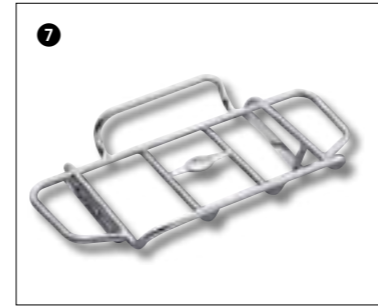

- ① Wild Star
- ② Drag Star 1100 Classic
- ③ Drag Star 1100
- ④ Drag Star 650 Classic
- ⑤ Drag Star 650
- ⑥ Royal Star
- ⑦ Royal Star Venture
- ⑧ Drag Star 125 & 250
- ⑨ Warrior
- ⑩ Midnight Star XV1900A
- ⑪ Midnight Star XVS1300A
- ⑫ Midnight Star XVS950