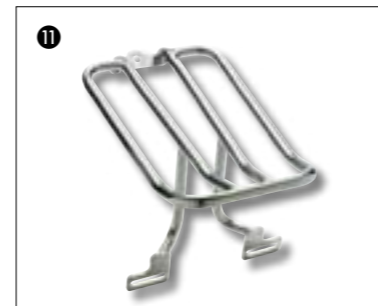

5 Hard Saddlebag Liners

Constructed of heavy-duty ballistic Nylon for added durability, these saddlebag liners provide carry-away convenience for your luggage.

Also features an embroidered Star logo for a quality look and feel. Sold in pairs. Fits XVS1300 Saddle Bags. STR-4WM72-90-00 ①

6 Saddlebags Trim Rail

These brilliantly polished and chrome-plated steel trim rails help protect saddlebags while complementing the saddlebags design.

STR-4XY72-70-00 ⑦
STR-3D872-70-00 ⑪

- ① Wild Star
- ② Drag Star 1100 Classic
- ③ Drag Star 1100
- ④ Drag Star 650 Classic
- ⑤ Drag Star 650
- ⑥ Royal Star
- ⑦ Royal Star Venture
- ⑧ Drag Star 125 & 250
- ⑨ Warrior
- ⑩ Midnight Star XV1900A
- ⑪ Midnight Star XVS1300A
- ⑫ Midnight Star XVS950