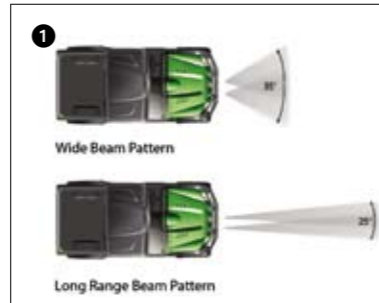

Rhino 700 and 660 Lighting

1 PIAA 510 Series 35W=60W super white performance

- High-performance 100mm (3.9") diameter round light kit,
- Includes lamps, wiring, and switch.

LONG RANGE BEAM
ABA-73514-00-00

WIDE BEAM
ABA-73510-00-00

2 PIAA 004X Series 35W=60W super white performance

- High-performance 60mm (2.4") diameter round light kit,
- Includes lamps, wiring, and switch.

LONG RANGE BEAM
ABA-73462-00-00