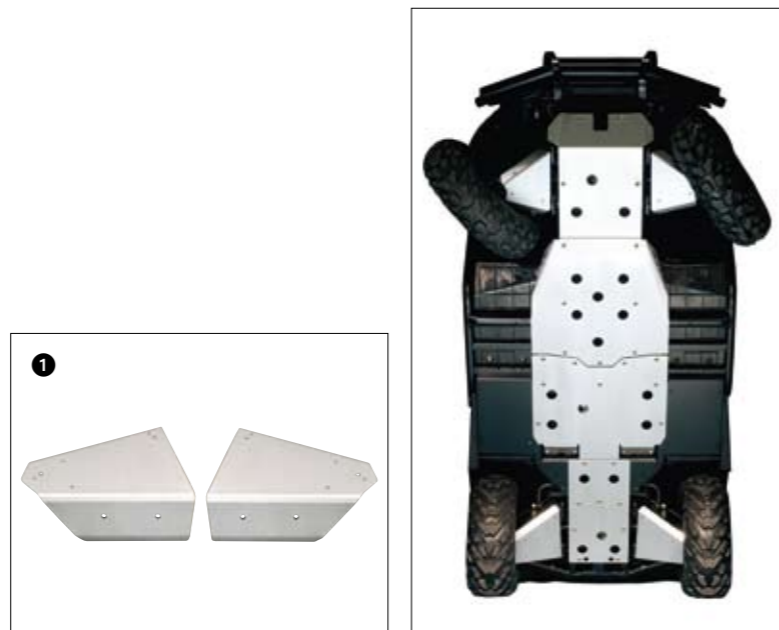

Rhino 700 and 660

Chassis

1 Front A-Arm Guards

• Strong yet lightweight 5052-H32 aluminum construction.

660

SSV-5UG32-00-00

700

SSV-5B432-00-00

2 Rear A-Arm Guards

• Strong yet lightweight 5052-H32 aluminum construction.

660

SSV-5UG33-00-00

700

SSV 5B433-10-00

3 Engine/ Frame Skid Plate

• Strong yet lightweight 5052-H32 aluminum construction.

SSV-5UG34-00-00

4 Front Bash/ Skid Plate Set

• Strong yet lightweight 5052-H32 aluminum construction.

• Two-piece set.

'04-'06

SSV-5UG31-00-00

5 Front Bash Plate

'07

SSV-5UG31-20-00