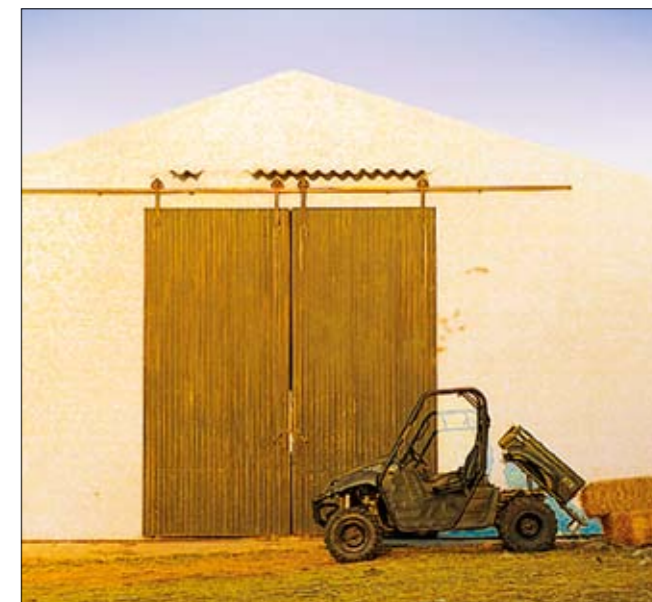

Rhino 700 and 660

Mud & Dirt Accessories

1 Underseat Storage Case

Durable roto molded black polyethylene dry storage bin includes lid and tray. Approx. 25L of dry storage space. Tray area has stainless steel handle and almost 5L of portable storage for tools or other easy access items. Nylon strap with buckle system for quick secure or handling. Rubber feet minimizes rattling.

SSV-5UG27-BN-BK

2 Storage Cover

- Helps protect your Rhino during storage.
- Not for trailering.

SSV-5UG21-00-BK

3 Under Dash Speaker Console

Exclusively engineered stereo housing comes complete with two premium quality "Prospec electronics" approx. 13cm diameter 40W marine grade speakers. Durable housing is rotationally molded for strength and a contoured fit. Stainless steel speaker, stereo mounting plates and hardware ensure maximum resistance to the elements while giving the product a distinctive appearance of quality. Speakers are pre-wired and stereo plate is equipped with an adjustable bracket to allow for easy installation. Mounts under dash for a clean fit. Also includes an amplified radio antenna and foam seal for weather resistance. Player unit not included. Marine grade player unit recommended. Note: Yamaha does not supply the CD deck.

SSV-5UG60-01-SP

6

7

Rhino 700 and 660

Bodywork Accessories

4 Front Bush Bar Bumper

Rugged 6.25mm powder painted steel bush bar. Extreme profile protects as well as enhances front end.

660

ATV-5UG14-00-BK

700

SSV-5B478-00-00

Rear Bumper

5 '05

ATV-5UG41-00-BK

6 '06

RHN-5UG41-01-BK

7 Hood/Headlight Brush Guard

Heavy-duty swing away hood guard with built in headlight guard protection.

Pivots to allow access to under hood area. Includes tough rubber latches to secure and prevent rattling.

'04-'06

ATV-5UG60-HG-BK

'07