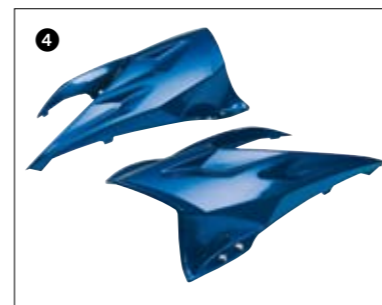

Street

FZ6 - Fazer S2

1 Full Cowling Kit TUV NORD

Tuv-approved.

Integrated designed full cowling for higher touring comfort.

LAVA RED (DRMK)
4S8-W0712-44-00
YAMAHA BLUE (DPBMC)
4S8-W0712-60-00
MIDNIGHT BLACK (SMX)
4S8-W0712-45-00
DIAMOND BLACK (DNMB)
4S8-W0712-64-00
OCEAN DEPTH (DPBMU)
4S8-W0712-63-00
POWER BLUE (BMC)
4S8-W0712-70-00
METALLIC SILVER (SM1)
4S8-W0712-65-00

2 Rear Fender

LAVA RED (DRMK)
5VX-W0706-44-00
YAMAHA BLUE (DPBMC)
5VX-W0706-60-00
MIDNIGHT BLACK (SMX)
5VX-W0706-45-00
DIAMOND BLACK (DNMB)
5VX-W0706-51-00
OCEAN DEPTH (DPBMU)
5VX-W0706-63-00
POWER BLUE (BMC)
5VX-W0706-70-00
METALLIC SILVER (SM1)
5VX-W0706-72-00

3 Touring Screen Acryl

4S8-W0710-00-00

4 Knuckle Visor

LAVA RED (DRMK)
4S8-W0748-75-00
YAMAHA BLUE (DPBMC)
4S8-W0748-74-00
MIDNIGHT BLACK (SMX)
4S8-W0748-76-00
DIAMOND BLACK (DNMB)
4S8-W0748-73-00
OCEAN DEPTH (DPBMU)
4S8-W0748-78-00
POWER BLUE (BMC)
4S8-W0748-70-00
METALLIC SILVER (SM1)
4S8-W0748-77-00

5 Grip Heater Kit

5VX-W0792-00-00

84

Street

FZ6 - Fazer S2

6 Sub Cowling TUV NORD

Tuv-approved.

LAVA RED (DRMK)
5VX-W0714-44-00
YAMAHA BLUE (DPBMC)
5VX-W0714-60-00
MIDNIGHT BLACK (SMX)
5VX-W0714-45-00
DIAMOND BLACK (DNMB)
5VX-W0714-51-00
OCEAN DEPTH (DPBMU)
5VX-W0714-63-00
POWER BLUE (BMC)
5VX-W0714-70-00
METALLIC SILVER (SM1)
5VX-W0714-72-00

7 City Tankbag

Soft tankbag with flexible bottom and easy fixation.

YME-W0750-20-00

8 46-Litre Topcase

MATT BLACK
46L-W0754-00-00

9 Backrest for 46L Topcase

BLACK
46L-W0773-00-00

10 Luggage & Topcase Carrier

(hook not included)
5VX-W0736-00-00

11 Topcase Hook & Screws

YMD-9Z835-Y0-00

12 Roller Protectors

Cannot be mounted in combination with the Sub Cowling. Solid black Nylon rollers with aluminium brackets.
SILVER
5VX-W0741-00-01
BLACK
5VX-W0741-10-01

● Spare Roller Kit

(not shown)

Kit contains one roller with bolt and bush.

5SL-W9741-00-00

13 Aluminium Radiator Cover

Fits on models up to model year 2006.

For models from model year 2007 onwards the extension kit is required.

5VX-W0740-40-00

● Radiator Cover Extension Kit

(not shown)

This extension kit is required for mounting of the Radiator Cover from model year 2007 onwards.

5VX-W0740-40-10