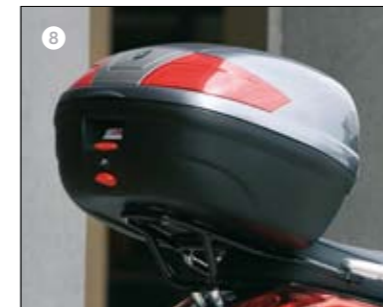

250cc X-MAX

1 Windshield Tall
1C0-W0710-00-00

2 Sportscreen Smoked
TÜV approved. 1C0-W0717-00-00

3 Backrest
Tuningfork logo embossed
1C0-W0772-00-00

4 Passenger Backrest
for 46L Topcase
44L-W0773-00-00

5 46L Topcase
SILVER TECH (S3)
46L-W0754-11-00
MISTRAL GREY (DBNM8)
46L-W0754-04-00
HOLIDAY SKY (BNM6)
46L-W0754-07-00
BLACK METALIC X (SMX)
46L-W0754-01-00

FINE SILVER (FIS)
46L-W0754-05-00
MATT BLACK
46L-W0754-00-00
COMPETITION WHITE (BWC1)
46L-W0754-12-00
POWER BLACK (MSM1)
46L-W0754-19-00
ALUMINIUM SLATE (MNM2)
46L-W0754-18-00
THUNDER BLUE (DPBMX)
46L-W0754-06-00

● Mounting Plate for 44L
and 46L topcase
(NOT SHOWN)
44L-9Z113-Z1-14

6 Innerbag 46L Topcase
YMD-20010-65-20