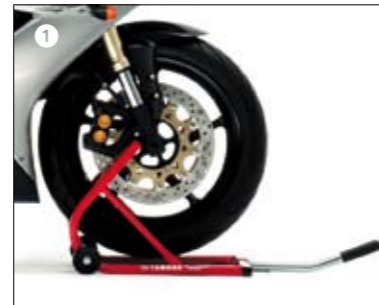

General

Workstand - Street

APPLICATION LIST STREET						FZ6	FZ6 Fazer	TDM900	FZ1	FZ1 Fazer	FZS1000	BT1100	XJR1300
Accessory	Part Number	Wheel	Tube Size	Stand Lay-out		all	all	all	all	all	all	all	
① Front Wheel Stand	YMD-20020-40-00	2	standard	Adjustable				•	•	•	•	•	
② Rear Wheel Stand	YMD-20020-00-00	2	standard	Adjustable				•					
③ Rear Wheel Stand Uni	YMD-20020-21-00	2	standard	Adjustable		•	•			•	•	•	
④ Racing Stand Rear	YMD-20020-43-00	4 big	large	one-piece USD					•	•			
not shown Paddock Stand Rear	YMD-20020-41-00	4	standard	one-piece					•	•			

IMPORTANT NOTICE:

- Always use the front wheel stand in combination with a rear wheel stand.
- YMD-20020-00-00 Kit contains support spools for swing arm mounting.
- YMD-20020-21-00 Kit contains 8mm and 10mm axle pins as well as swing arm hook supports.
- Use hooks for rear wheel removal and axle pin for parking and other mechanics works.

160