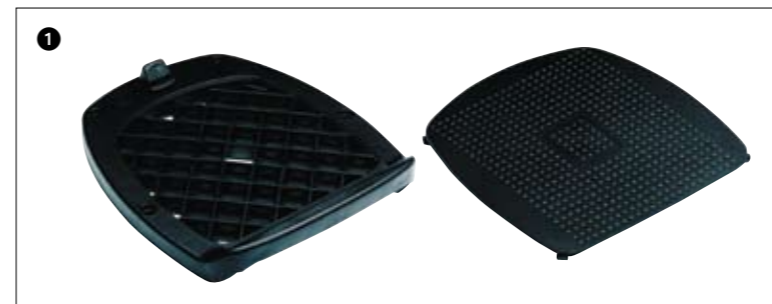

500cc

TOPCASE SPARE PARTS

Spare Parts for 46 Litre Topcase

1 Mounting Plate
44L-9Z113-Z1-14

3 Assembled Hinge
YMD-Z641N-00-00

2 Set of Keys and Cylinder
YMD-9Z156-00-00