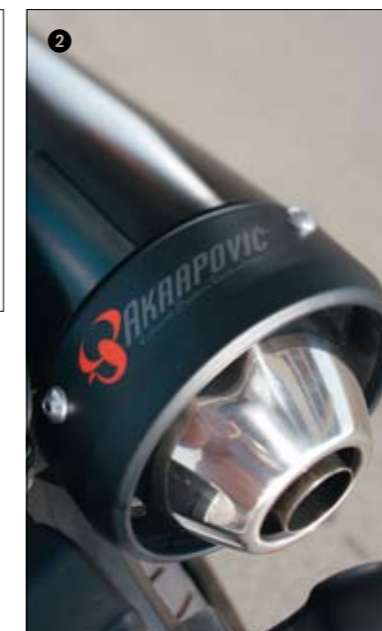

❷ Muffler Ring Stage 1

Enables dual seat in combination with slip-on mufflers.

5YU-W0740-55-00