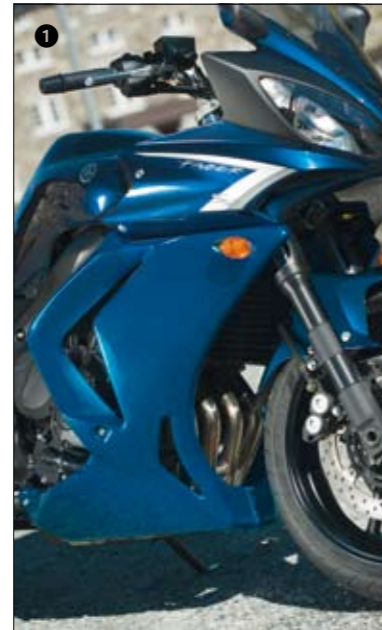

Street

FZ6 - Fazer S2

1 Full Cowling Kit TUV NORD

Tuv-approved.

Integrated designed full cowling for higher touring comfort.

LAVA RED (DRMK)
4S8-W0712-44-00
YAMAHA BLUE (DPBMC)
4S8-W0712-60-00
MIDNIGHT BLACK (SMX)
4S8-W0712-45-00
DIAMOND BLACK (DNMB)
4S8-W0712-64-00
OCEAN DEPTH (DPBMU)
4S8-W0712-63-00
POWER BLUE (BMC)
4S8-W0712-70-00
METALLIC SILVER (SM1)
4S8-W0712-65-00

2 Rear Fender

LAVA RED (DRMK)
5VX-W0706-44-00
YAMAHA BLUE (DPBMC)
5VX-W0706-60-00
MIDNIGHT BLACK (SMX)
5VX-W0706-45-00
DIAMOND BLACK (DNMB)
5VX-W0706-51-00
OCEAN DEPTH (DPBMU)
5VX-W0706-63-00
POWER BLUE (BMC)
5VX-W0706-70-00
METALLIC SILVER (SM1)
5VX-W0706-72-00

3 Touring Screen Acryl

4S8-W0710-00-00

4 Knuckle Visor

LAVA RED (DRMK)
4S8-W0748-75-00
YAMAHA BLUE (DPBMC)
4S8-W0748-74-00
MIDNIGHT BLACK (SMX)
4S8-W0748-76-00
DIAMOND BLACK (DNMB)
4S8-W0748-73-00
OCEAN DEPTH (DPBMU)
4S8-W0748-78-00
POWER BLUE (BMC)
4S8-W0748-70-00
METALLIC SILVER (SM1)
4S8-W0748-77-00

5 Grip Heater Kit

5VX-W0792-00-00

84

Street

FZ6 - Fazer S2

6 Sub Cowling TUV NORD

Tuv-approved.

LAVA RED (DRMK)
5VX-W0714-44-00
YAMAHA BLUE (DPBMC)
5VX-W0714-60-00
MIDNIGHT BLACK (SMX)
5VX-W0714-45-00
DIAMOND BLACK (DNMB)
5VX-W0714-51-00
OCEAN DEPTH (DPBMU)
5VX-W0714-63-00
POWER BLUE (BMC)
5VX-W0714-70-00
METALLIC SILVER (SM1)
5VX-W0714-72-00

7 City Tankbag

Soft tankbag with flexible bottom and easy fixation.

YME-W0750-20-00

8 46-Litre Topcase

MATT BLACK
46L-W0754-00-00

9 Backrest for 46L Topcase

BLACK
46L-W0773-00-00

10 Luggage & Topcase Carrier

(hook not included)
5VX-W0736-00-00

11 Topcase Hook & Screws

YMD-9Z835-Y0-00

12 Roller Protectors

Cannot be mounted in combination with the Sub Cowling. Solid black Nylon rollers with aluminium brackets.
SILVER
5VX-W0741-00-01
BLACK
5VX-W0741-10-01

● Spare Roller Kit

(not shown)

Kit contains one roller with bolt and bush.

5SL-W9741-00-00

13 Aluminium Radiator Cover

Fits on models up to model year 2006.

For models from model year 2007 onwards the extension kit is required.

5VX-W0740-40-00

● Radiator Cover Extension Kit

(not shown)

This extension kit is required for mounting of the Radiator Cover from model year 2007 onwards.

5VX-W0740-40-10