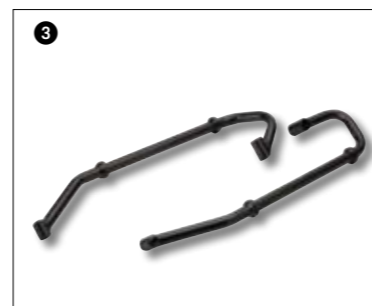

Adventure

XT660Z
Ténéré

XT660Z TÉNÉRÉ
THE ART OF
ADVENTURE

Yamaha's art of engineering philosophy means every interface between rider and machine has been perfected. So, you can go hard, and go long. The Ténéré name stands for adventure, for handling, poise and power to blaze trails and the build quality true two-wheeled adventurers demand. The styling is fresh, clever but above all resilient. The whole package is built to take punishment not pass it on. And when your adventures demand even more there are Yamaha's official range of Ténéré accessories, built to the same no compromise standards.