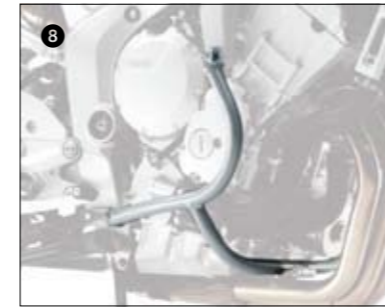

!Adapts to the colour of your fuel tank!

FAZER LOGO < 2006
5VX-W0740-00-TP

14 Resin Tank Pad

6-Piece design for easy application.
FAZER LOGO > 2006
3C3-W0740-00-TP

15 Resin Tank Pad

6-Piece design for easy application.
FZ6
5VX-W0740-10-TP