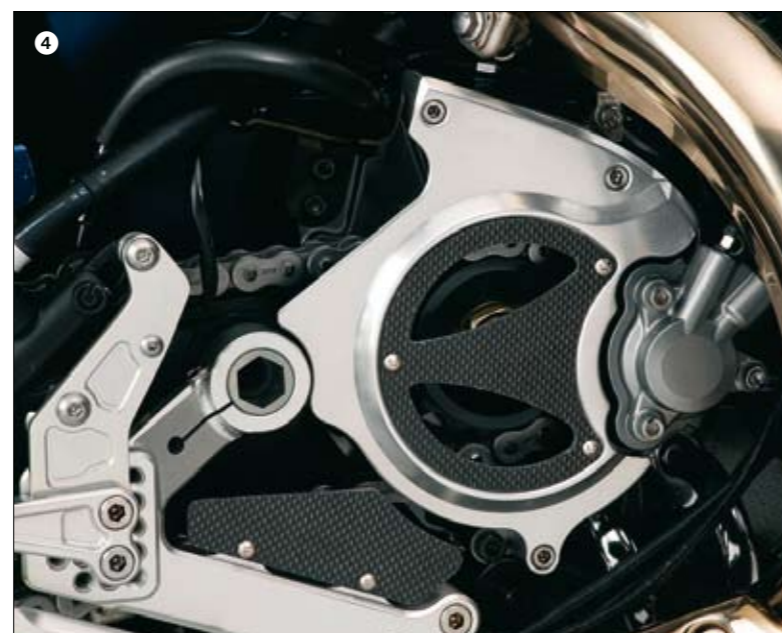

MT-Series

MT-01

❶ Alloy Footrest Kit

Fully adjustable Racing footpegs, billet high grade aluminium alloy with ball bearings in joints.

5YU-W0747-00-00

❷ Tapered Handlebar

Ergal tapered handlebar absorbs more vibrations and reduces weight. Heat treated for additional strength.

5YU-W0785-00-00

❸ Handlebar Risers

Billet high grade aluminium alloy original MT-01 design to match the tapered handlebar. Enhances an active riding position.

5YU-W0748-00-00

❹ Drive Sprocket Cover

Billet high grade aluminium alloy with Carbon inlay.

5YU-W0740-40-00