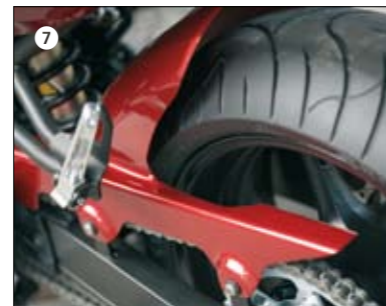

1 Sub Cowling ABS TUV NORD

TUV approved
Note: cannot be combined with the engine guards.

GALAXY BLUE (DPBML)
5VX-W0714-41-00
SILVER TECH (S3)
5VX-W0714-42-00
BLUE STONE (DNBME)
5VX-W0714-43-00
LAVA RED (DRMK)
5VX-W0714-44-00
DIAMOND BLACK (DNMB)
5VX-W0714-51-00
SILVER STORM (BS4)
5VX-W0714-52-00
YAMAHA BLUE (DPBMC)
5VX-W0714-60-00
ROCK SLATE (NBM4)
5VX-W0714-61-00

2 High Screen

Length: standard screen + 90mm.

CLEAR
5VX-28381-20-00

3 City Tankbag

Soft tankbag with flexible bottom and easy fixation.

YME-W0750-20-00

4 Luggage & Topcase Carrier

Maximum load limit 5kg.

5VX-W0736-00-00

5 46-Litre Topcase

MATT BLACK
46L-W0754-00-00

6 Backrest for 46L Topcase

46L-W0773-00-00

7 Topcase Hook & Screws

(not shown)
Topcase hooks & screws are included in the 44-litre topcase. Set is required to mount the topcase to the luggage carrier. (hook not included)
YMD-9Z835-Y0-00

7 Rear Fender ABS

Painted ABS fender with integrated chain guard.

GALAXY BLUE (DPBML)
5VX-W0706-41-00
SILVER TECH (S3)
5VX-W0706-42-00
BLUE STONE (DNBME)
5VX-W0706-43-00
LAVA RED (DRMK)
5VX-W0706-44-00
DIAMOND BLACK (DNMB)
5VX-W0706-51-00
SILVER STORM (BS4)
5VX-W0706-52-00
YAMAHA BLUE (DPBMC)
5VX-W0706-60-00
ROCK SLATE (NBM4)
5VX-W0706-61-00