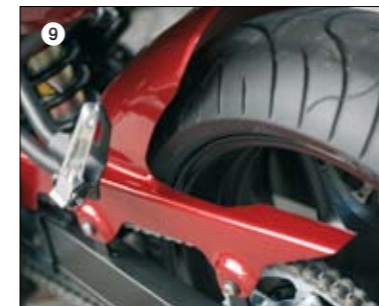

46L-W0773-00-00

5 Luggage & Topcase Carrier

Maximum load limit 5kg.

(hook not included)

BLACK

5VX-W0736-00-00

80

81