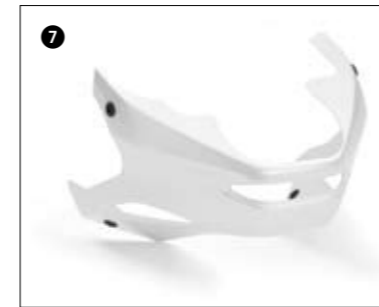

• Prevents your fuel tank from scratches from jacket zipper etc.
• Genuine Yamaha design.
• Semi-transparent design.
! Adapts to the colour of your fuel tank!
5PS-W0740-00-TP

6 Navigator Bracket

(not shown)
Suitable for mounting the Garmin Zumo or the Garmin StreetPilot 2610 onto your TDM900.
YMD-W0779-00-00