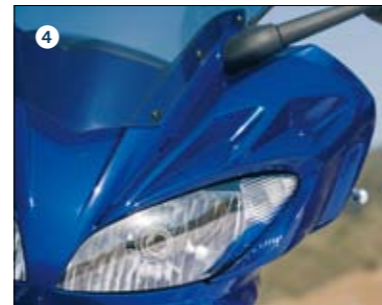

Street

FZ6 - Fazer S2

1 Full Cowling Kit TUV NORD

Tuv-approved.

Integrated designed full cowling for higher touring comfort.

LAVA RED (DRMK)
4S8-W0712-44-00
YAMAHA BLUE (DPBMC)
4S8-W0712-60-00
MIDNIGHT BLACK (SMX)
4S8-W0712-45-00
DIAMOND BLACK (DNMB)
4S8-W0712-64-00
OCEAN DEPTH (DPBMU)
4S8-W0712-63-00
POWER BLUE (BMC)
4S8-W0712-70-00
METALLIC SILVER (SM1)
4S8-W0712-65-00

2 Rear Fender

LAVA RED (DRMK)
5VX-W0706-44-00
YAMAHA BLUE (DPBMC)
5VX-W0706-60-00
MIDNIGHT BLACK (SMX)
5VX-W0706-45-00
DIAMOND BLACK (DNMB)
5VX-W0706-51-00
OCEAN DEPTH (DPBMU)
5VX-W0706-63-00
POWER BLUE (BMC)
5VX-W0706-70-00
METALLIC SILVER (SM1)
5VX-W0706-72-00

3 Touring Screen Acryl

4S8-W0710-00-00

4 Knuckle Visor

LAVA RED (DRMK)
4S8-W0748-75-00
YAMAHA BLUE (DPBMC)
4S8-W0748-74-00
MIDNIGHT BLACK (SMX)
4S8-W0748-76-00
DIAMOND BLACK (DNMB)
4S8-W0748-73-00
OCEAN DEPTH (DPBMU)
4S8-W0748-78-00
POWER BLUE (BMC)
4S8-W0748-70-00
METALLIC SILVER (SM1)
4S8-W0748-77-00

5 Grip Heater Kit

5VX-W0792-00-00

84

Street

FZ6 - Fazer S2

6 Sub Cowling TUV NORD

Tuv-approved.

LAVA RED (DRMK)
5VX-W0714-44-00
YAMAHA BLUE (DPBMC)
5VX-W0714-60-00
MIDNIGHT BLACK (SMX)
5VX-W0714-45-00
DIAMOND BLACK (DNMB)
5VX-W0714-51-00
OCEAN DEPTH (DPBMU)
5VX-W0714-63-00
POWER BLUE (BMC)
5VX-W0714-70-00
METALLIC SILVER (SM1)
5VX-W0714-72-00

7 City Tankbag

Soft tankbag with flexible bottom and easy fixation.

YME-W0750-20-00

8 46-Litre Topcase

MATT BLACK
46L-W0754-00-00

9 Backrest for 46L Topcase

BLACK
46L-W0773-00-00

10 Luggage & Topcase Carrier

(hook not included)
5VX-W0736-00-00

11 Topcase Hook & Screws

YMD-9Z835-Y0-00

12 Roller Protectors

Cannot be mounted in combination with the Sub Cowling. Solid black Nylon rollers with aluminium brackets.
SILVER
5VX-W0741-00-01
BLACK
5VX-W0741-10-01

● Spare Roller Kit

(not shown)

Kit contains one roller with bolt and bush.

5SL-W9741-00-00

13 Aluminium Radiator Cover

Fits on models up to model year 2006.

For models from model year 2007 onwards the extension kit is required.

5VX-W0740-40-00

● Radiator Cover Extension Kit

(not shown)

This extension kit is required for mounting of the Radiator Cover from model year 2007 onwards.

5VX-W0740-40-10