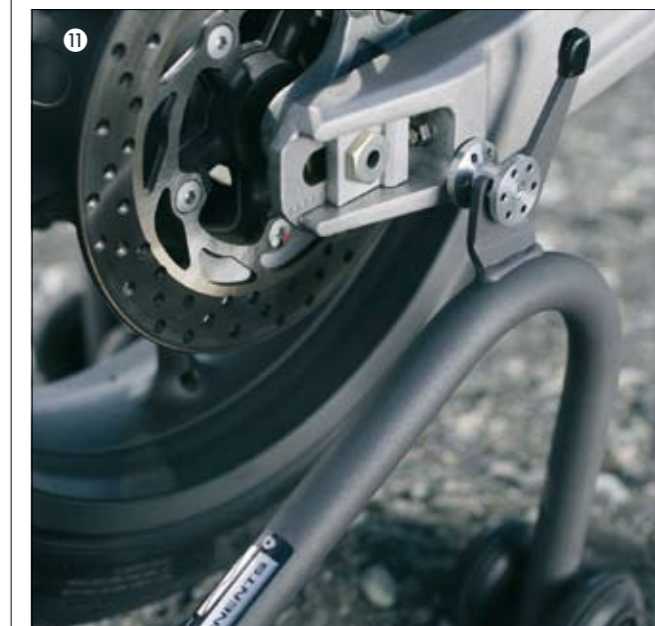

MT-Series

MT-01

1 Carbon Muffler Heat Shield

Left & right carbon fiber heat shield set for slip-on and full exhaust kit.
Required to fit stage I, II or III.
5YU-W0740-00-00

2 Single Seat Kit

Sporty mono seat complete with carbon tail cover. Should be combined with Carbon Muffler Heat Shields and Muffler Kit. Passenger seating not possible.
5YU-W0771-00-00

3 Carbon Air Intake Kit

Enlarged carbon fibre air intake set
5YU-W0796-00-00

4 Fly Screen

Polycarbonate.
SMOKE
5YU-W0710-00-00
SILVER
5YU-W0710-10-00
BLUE
5YU-W0710-20-00

● Fly Screen Mounting kit

not shown. Required for mounting Fly Screen
5YU-W0719-00-00

5 Sport Screen TUV NORD

Touring screen for more riding comfort. Tuv-approved.
SMOKE
5YU-W0710-50-00
BLACK
5YU-W0710-60-00

38

39

MT-Series

MT-01

6 Carbon Front Fender

Racing carbon fibre.
5YU-W0708-00-00

7 Carbon Rear Fender

Racing carbon fibre.
5YU-W0708-20-00

8 Carbon Airbox Cover

Racing carbon fibre.
5YU-W0740-15-00

9 MT Resin Tankpad

Transparent with silver logo
5YU-W0740-00-TP

10 Workstand spools

YMD-20025-60-00

11 MT Components Stand rear

SP rear stand dedicated for your MT-01, Stand includes high quality, nylon wheels and special swing arm spools.
5YU-20020-70-00