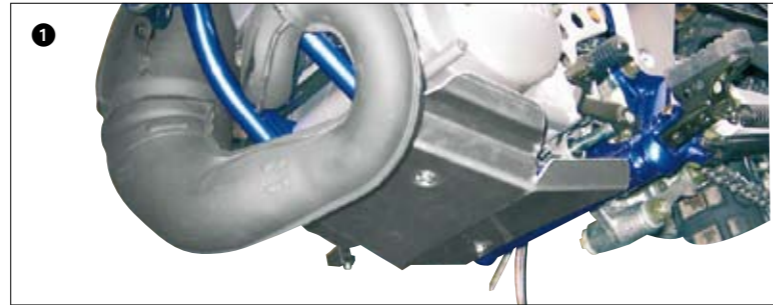

125cc
DT125R

1 Engine Skid Plate
ALUMINIUM
1D0-W0746-00-AL

2 Engine Skid Plate
BLACK POLYCARBONATE
1D0-W0746-00-PC

3 Rear Carrier
ALUMINIUM
1D0-W0736-00-AL

4 Frame Guards
ALUMINIUM
1D0-W0740-00-AL

8