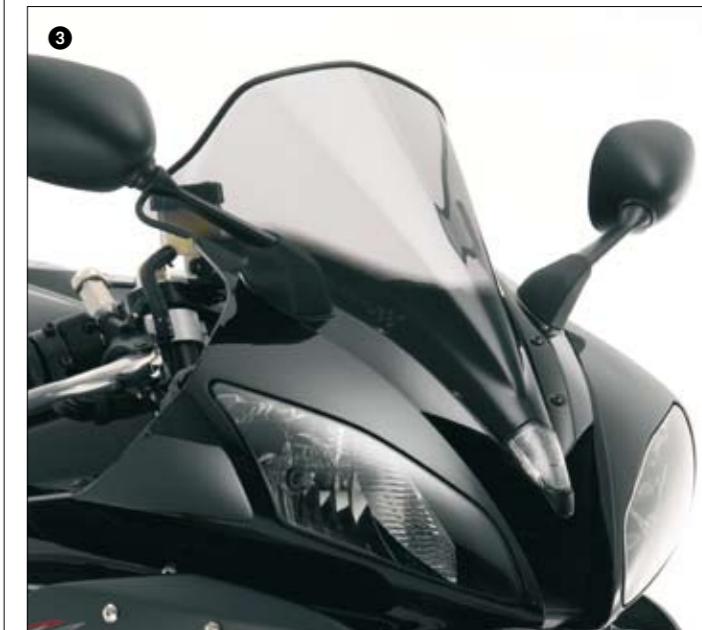

3 Double Bubble Screen TÜV NORD

Tüv-approved.

Length: standard screen +45mm.

SMOKE WITH SILVER SILK PRINT &

YAMAHA-RACING.COM LOGO.

2C0-W0710-30-00

BLUE WITH BLACK SILK PRINT &

YAMAHA-RACING.COM LOGO.

2C0-W0710-40-00

RED WITH BLACK SILK PRINT &

YAMAHA-RACING.COM LOGO.

2C0-W0710-50-00