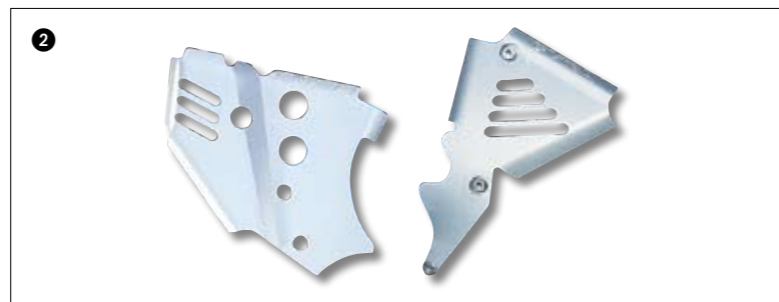

Motocross

Bolt-On

ALUMINIUM FRAME GUARDS

These great-looking ultra-light aluminium frame guards can be bolted to your YZ in minutes. As well as helping to protect the frame from abrasion caused by your boots, they also give added protection to the rear brake master cylinder.

YZ250F / YZ450F

- ❶ '08 - '09
  5XC-W0740-00-00
- '06 - '07
  YMF-45145-00-06

- ❷ '03 - '05
  GYT-5TA33-00-AL

YZ125 / YZ250

- ❸ '08 - '09
  1C3-W0740-00-00
- '05 - '07
  YMF-45010-20-04