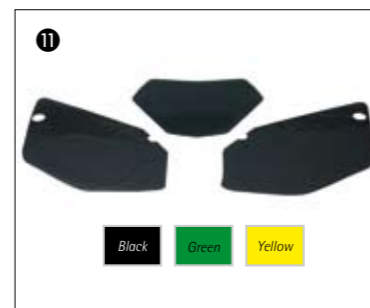

13

Motocross

Graphic Sets

YZ125 / YZ250 '05-'07

6 Sticker Kit
Shrouds, tank, fenders, fork, swing arm
YMF-45720-20-00

7 Seat Cover
YMF-45720-10-00

TTR50 '07

8 Sticker Kit
Shrouds, tank, fenders, fork, swing arm, number plate
1P6-W0790-00-00

9 Seat Cover
1P6-W0702-00-00

YZ125 / YZ250 '05-'08

10 Air Box Stickers
YMF-45730-00-10

11 Number Plate Backing

Side covers, front number plate
Black YMF-45730-00-01
Green YMF-45730-00-02
Yellow YMF-45730-00-03