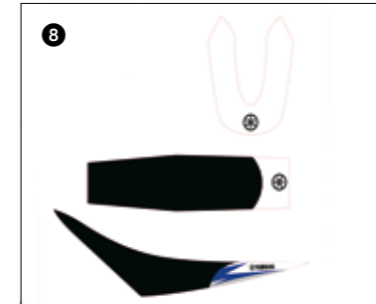

5

'06

YMF-45730-00-12