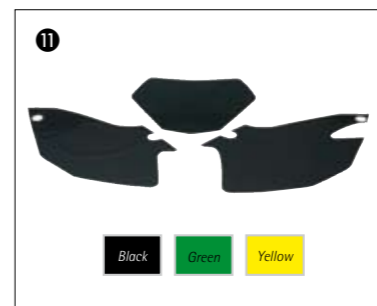

Motocross

Graphic Sets

Yamaha offers a wide range of high quality Graphic Sets to fit YZ and PW models from '03 - '07. Manufactured from extra-tough materials and available in a wide range of designs, these Graphic Sets are a sure way to give your bike the 'factory look' that stands out in the crowd.

YZ250F/YZ450F '06-'09

1 Sticker Kit
New graphics design. Set contains shrouds, tank, fenders, fork & swing arm graphics
5XC-W0790-30-00

YZ250F/YZ450F '06-'08

2 Sticker Kit
New graphics design. Set contains shrouds, tank, fenders, fork & swing arm graphics
5XC-W0790-00-00

3 Seat Cover
5XC-W0703-00-00

YZ250F / YZ450F '06-'07

4 Sticker Kit
Shrouds, tank, fenders, fork, swing arm
YMF-45740-20-00

5 Seat Cover
YMF-45740-10-00