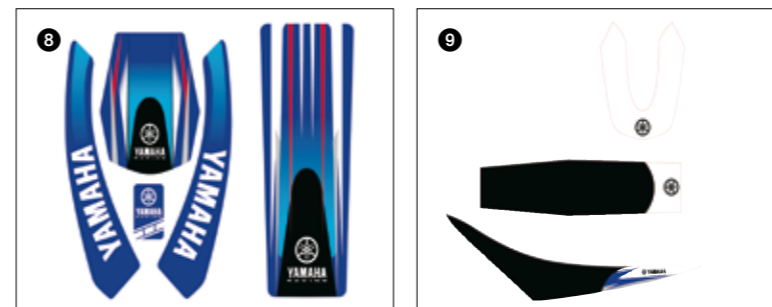

15

Motocross

Graphic Sets

YZ85

5 Sticker Kit

Shrouds, tank, fenders, fork, swing arm
YMF-45520-YZ-85

6 Seat Cover

YMF-45510-YZ-85

UNIVERSAL GRAPHIC AND SEAT COVER SET

Our Universal Graphic and Seat Cover Set comes complete with everything you need to give your Yamaha the genuine 'Pro' look! Finished in a stylish red/black/blue design, the set includes tank/shroud graphics, swingarm/fender graphics and a seat cover. What's really clever about the Yamaha Universal Graphic and Seat Cover Set is that it is designed to fit a whole range of YZF, YZ and WR models from '98 - '05. On the surface of the tank/shroud graphics there's a transparent colour-coded stencil for each model - all you need to do is cut them to suit your bike, remove the stencil and they're ready to fit! The seat cover and fender/swingarm are designed to be applied straight from the box. Available as a complete set of three, as well as individually.

YZ250F / YZ450F

'03-'05

7 Sticker Kit

C07-W0790-10-00

YZ400F / YZ426F / YZ125 / YZ250 / YZ250F / YZ450F

'96-'05

8 Sticker Kit

Fenders, swing arm
C07-W0790-20-00

YZ400F / YZ426F / YZ125 / YZ250 / YZ250F / YZ450F

'96-'05

9 Seat Cover

C07-W0702-10-00