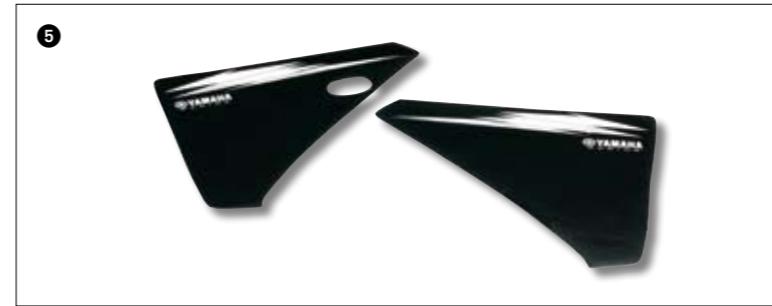

5

'06

YMF-45730-00-12