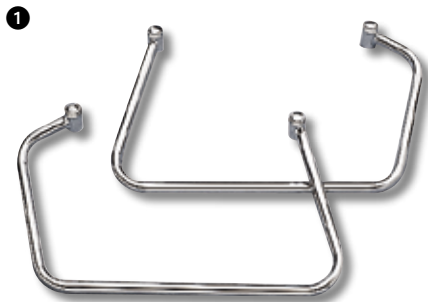

Chrome & Leather Accessories

Luggage

1 Saddlebag Support Bars

Designed to help keep saddlebags off the fender sides and allow clearance for swing arm movement.

4VR-W0735-00-00	⑤
STR-4TR73-40-20	④
STR-5EL73-40-00	③
STR-5KS73-40-00	②
STR-4WM73-40-00	①
STR-4NK73-40-00	⑥

2