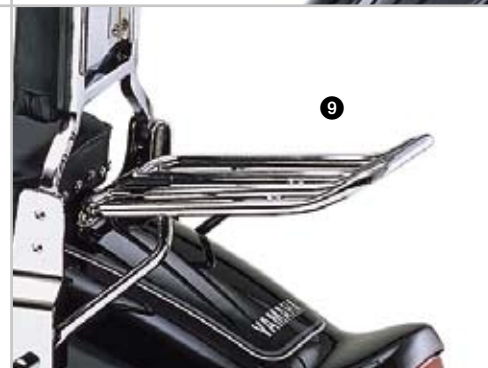

5 Rear Fender Rack

Unique styling complements the rear fender while protecting the paintwork and providing a tie down point for luggage. To fit, passenger seat should be removed.

STR-5BN51-20-00

④

STR-5EL51-20-00

③

STR-5KS51-20-00

②⑧

STR-4WM51-20-00

①

6 Billet Rear Fender Rack

A new twist on an old standard. This rear fender rack is machined out of 6061 billet aluminium then polished and chrome-plated.

STR-3D851-40-00

⑪

7 Rear Carrier

Combines simple design and solo function, complemented by a brilliant chrome finish. With upswept tail. Does not fit in combination with the Canyon mounting hardware.

4VR-W0736-00-00

⑤

8 Luggage Rack

A simple design with upswept tail provides function with a brilliant chrome finish for personalisation.

STR-5JX51-10-00

⑧

9 Luggage Rack

Unique styling, complement the rear tail design. Can be installed with or without sissybar.

STR-5EL51-10-00

③

Chrome & Leather Accessories

Luggage