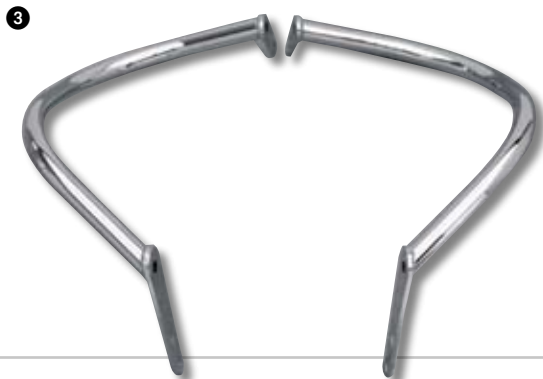

4

4 Swingarm Pivot Covers, Billet

Precision-machined billet aluminum, highly polished and chrome-plated replaces stock plastic covers.

STR-1D727-54-01

⑩

- ① Wild Star
- ② Drag Star 1100 Classic
- ③ Drag Star 1100
- ④ Drag Star 650 Classic
- ⑤ Drag Star 650
- ⑥ Royal Star

- ⑦ Royal Star Venture
- ⑧ Drag Star 125 Et 250
- ⑨ Warrior
- ⑩ Midnight Star XV1900A
- ⑪ Midnight Star XVS1300A