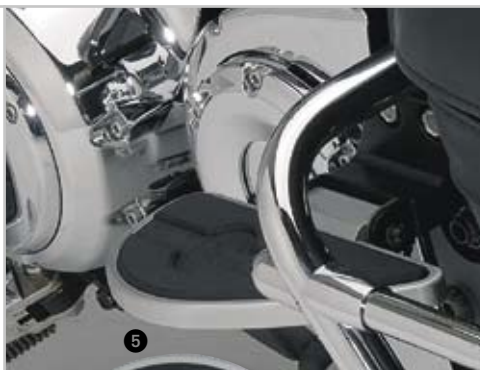

5 Passenger Floorboard, Billet

Our newly designed passenger floorboards incorporate a molded rubber cushion for comfort and added durability. Polished and clear powder-coated passenger floorboards coordinate with the stock rider floorboards. Requires passenger floorboard mounts (STR-1D757-40-00 sold separately).

STR-1D757-20-00

⑩

PASSENGER FLOORBOARD MOUNTS

STR-1D757-40-00

⑩

STR-3D857-40-01

⑪

6 Billet Rear Brake Pedal Assembly

Designed to replace the stock brake pedal assembly. This machined billet piece includes brake pedal with replaceable rubber inserts and is finished to coordinate with other Warrior accessories.

BRUSHED WITH HOLES

STR-5PX39-10-07

⑨

7 Mini Rider Floorboards with Rubber Inserts

These mini floorboards mount to existing footpegs, replacing the stock rubber, to add style and comfort. Sold in pairs.

CHROME

STR-5PX27-11-01

⑨

BRUSHED

STR-5PX27-11-07

⑨

8 Brake Pedal Cover, Billet

Unique clamshell design replaces the stock rubber brake pedal cover. Highly polished and specially treated to provide a durable and rich chrome finish. Machined billet housing with replaceable rubber inserts.

STR-1D727-12-03

⑩⑪

Chrome & Leather Accessories

Footrests & Controls