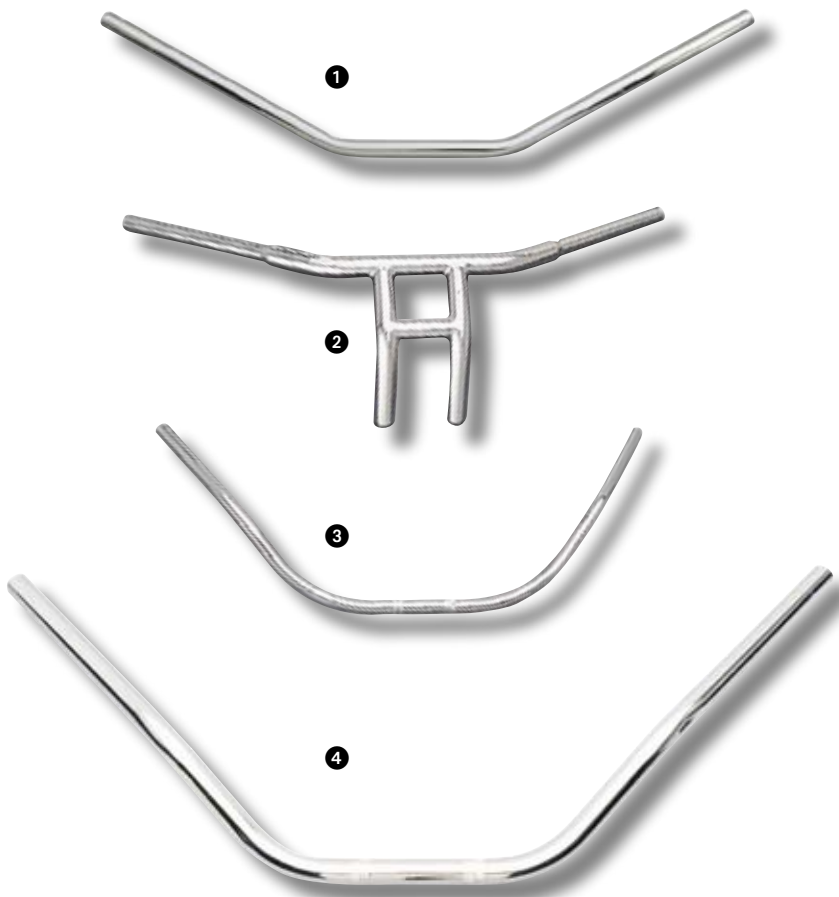

① Braided Stainless Steel Brake Lines

All of our hydraulic lines are constructed using 308 stainless steel braided brake hose with a Teflon inner liner. Brake line has a rugged clear coat on its full length to make it easier to clean while helping protect windshields and painted surfaces. Dealer installation required.

STR-5PX48-30-SD ⑨

REAR

STR-5EL48-50-SD ②③

STR-4WM48-50-SD ①

STR-5PX48-50-SD ⑨

② Braided Stainless Steel Cables

Upgrade the appearance of your Star cruiser by replacing the stock black cables with these stainless steel braided cables built to exacting stock specifications. Nylon inner liner for smooth operation. Cable has a rugged clear coat on its full length to make it easier to clean while helping protect windshields and painted surfaces. Dealer installation required.

CLUTCH CABLE

STR-5KS48-20-SD ②

STR-5EL48-20-SD ③

STR-5PX48-20-SD ⑨

THROTTLE CABLE SET

STR-5KS48-10-SD ②

STR-5EL48-10-SD ③

STR-5PX48-10-SD ⑨

Chrome & Leather Accessories

Handlebar & Associates

Chrome & Leather Accessories

Handlebar & Associates

1 Flat Bars

This Warrior handlebar has wider and lower positioning than stock. Use in combination with our billet risers.