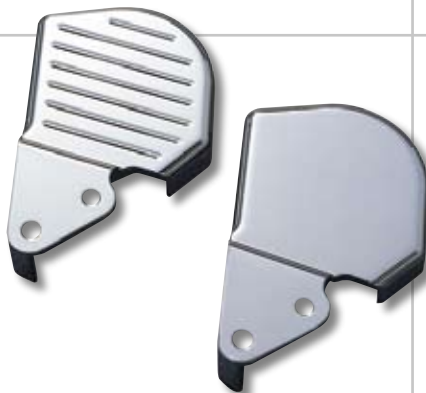

STR-4WM27-46-02

①

①

6

7 Billet Choke Knob Cover

Installs in less than a minute with a unique screw-on design.

STR-4NK27-21-01

①④⑤⑥⑦