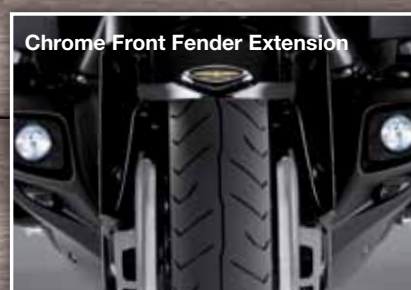

LED Fog Lights

Chrome Front Fender Extension