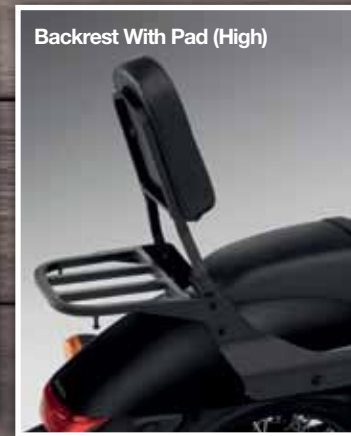

High Windscreen

18L Leather Saddlebag

Back Rest (With Pad)

Boulevard Windshield

Backrest With Pad (High)

Honda Concho Set

Leather Top Case

High Windscreen / 08R80-MFE-801
18L Leather Saddlebag / 08L56-MEG-801B
Back Rest (With pad) / 08F75-MEG-800A