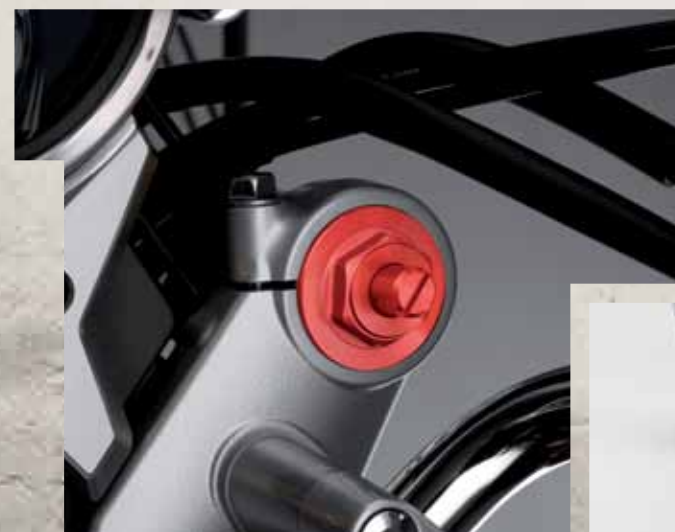

Front Fork Adjuster Bolt Red