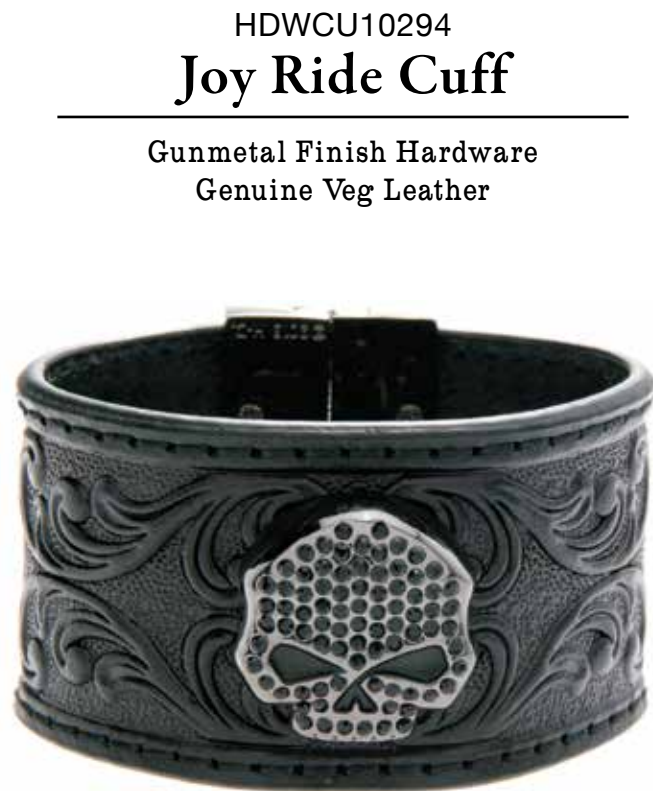

HDWCU10294
Joy Ride Cuff

Gunmetal Finish Hardware
Genuine Veg Leather