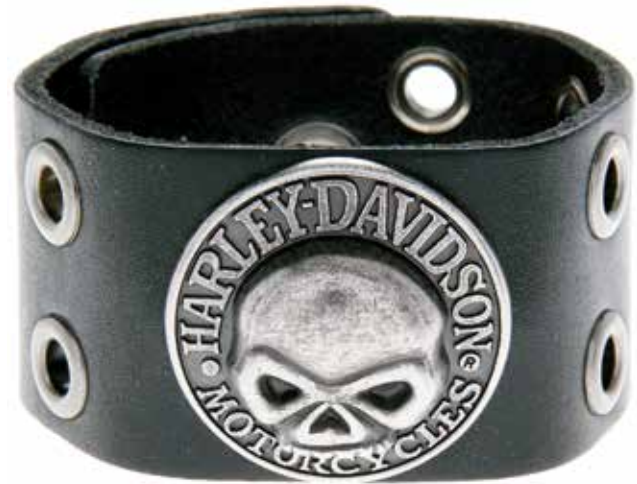

MENS WRISTWEAR

MENS WRISTWEAR

HDMCU10315
Tachometer Cuff