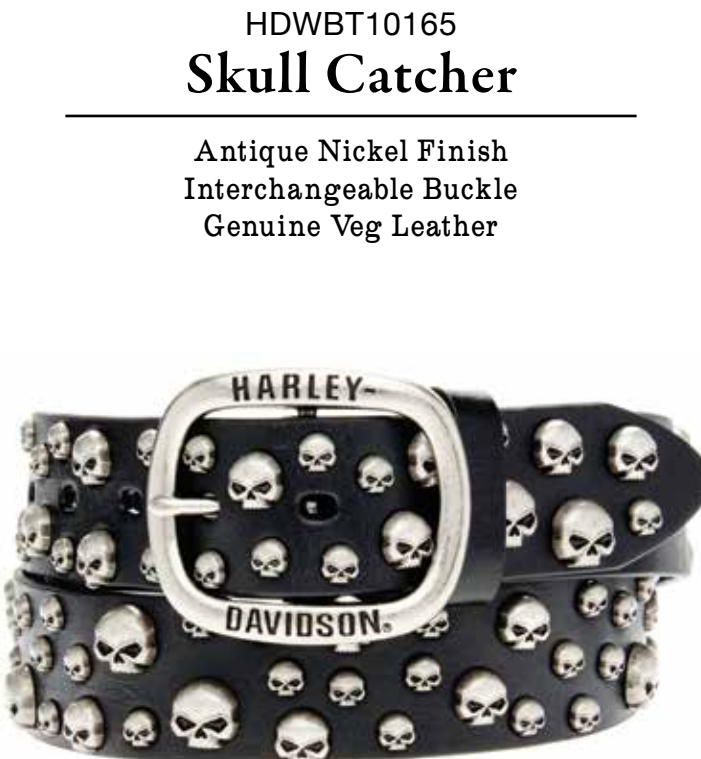

HDWBT10210
Sweet Zone

Antique Nickel Finish
Interchangeable Buckle
Genuine Veg Leather

HDWBT10200
Road Shimmer

Antique Nickel Finish
Interchangeable Buckle
Genuine Veg Leather

HDWBT10055
Guardian

Antique Nickel Finish
Interchangeable Buckle
Genuine Veg Leather
Extended Sizes