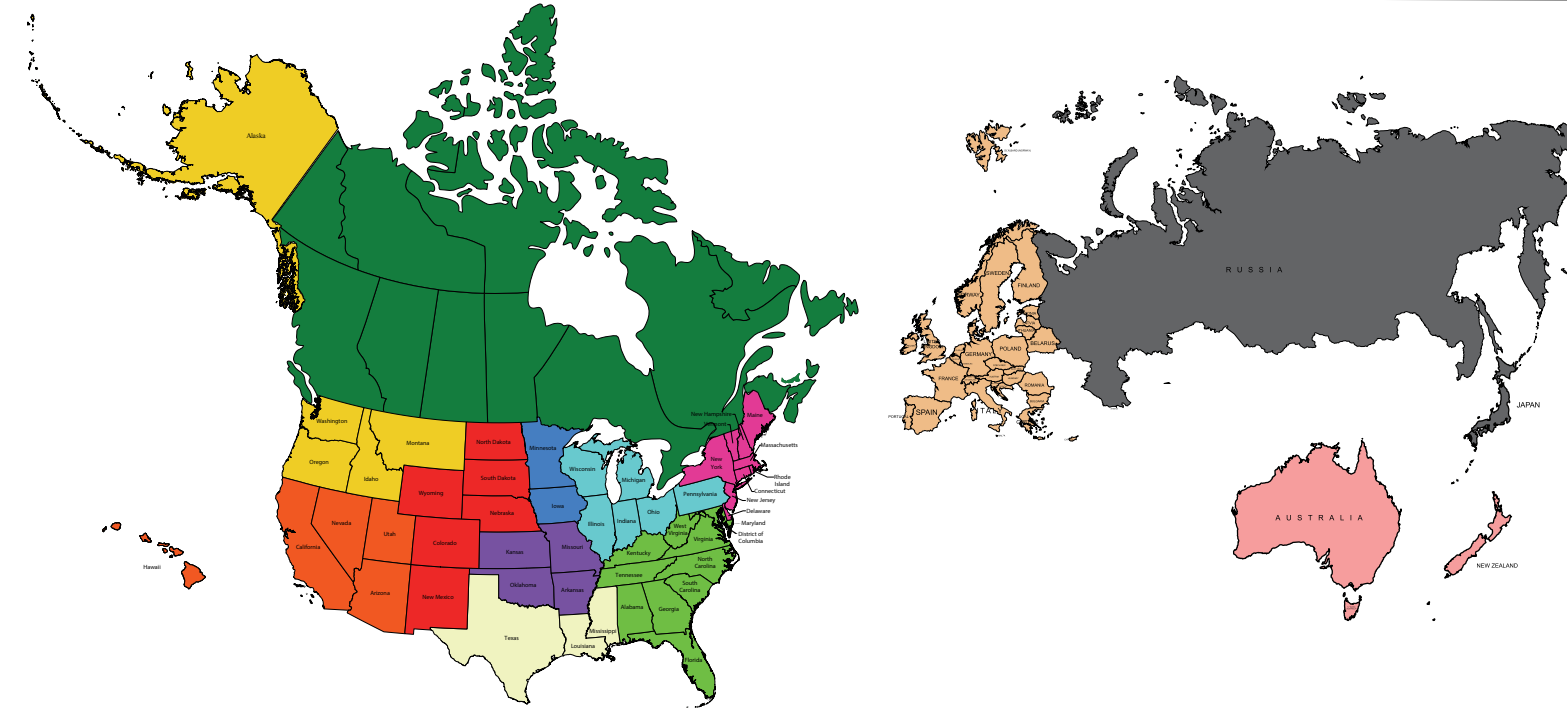

HDWBA10526
Authentic Crossbody Phone

AK, WA, OR, ID, MT

Mike Burchak
phone (503) 233-2121
fax (503) 345-0990
tbltd@comcast.net

CA, UT, AZ, NV, HI

Dave Jones
phone (714) 282-2224
fax (714) 282-8254
sportsadvantage2001@yahoo.com

ND, SD, CO, WY, NE, NM

Tracy Stamper
phone (605) 484-5905
fax (605) 939-7239
stamperjazz@gmail.com

MN, IA

Scottie Deubler
phone (405) 488-4321
fax (866) 530-4343
fortythreeproductions@yahoo.com

OK, AR, KS, MO, TN (Graceland only)

Gale & Janet Newgent
phone (800) 300-0618
fax (800) 300-0617
nugs31@aol.com

TX, LA, MS

Gary & Brenda Towers
phone (866) 275-9430
fax (817) 326-2694

IL, IN, MI, OH, PA, WI

Hank Feinberg phone (614) 561-6611 fax (888) 870-2027 hdstuff99@gmail.com	Bill Clower phone (614) 286-7445 fax (614) 891-9853 bclower@insight.rr.com	Eric Feinberg phone (740) 815-2947 fax (855) 231-3346 efeinberg66@gmail.com

FL, GA, AL, TN, KY, WV, MD, DE, VA, NC, SC

Tom Denning phone (502) 802-1590 fax (407) 258-7183 denning502@msn.com	Beau Adams phone (803) 230-2500 fax (843) 663-0079 beauadams@sc.rr.com

CT, ME, MA, NH, NJ, NY, RI, VT

Bill Scharr phone (585) 737-9596 fax (866) 552-1902 bscharr@scharrandasociates.com	Chris Ellis phone (585) 469-3334 fax (866) 552-1902 cellis9622@gmail.com

Eastern and Western Canada

Rob Hill (Canada East) phone (250) 488-0669 fax (866) 369-3726 rob@skiwaka.com	Mike Hill (Canada West) phone (250) 809-6207 fax (866) 369-3726 mike@skiwaka.com

Europe (EU)

Okis Onent - Enzo Milioto
phone +49 (0) 6192-97-59-190
fax +49 (0) 6192-97-59-109
e.milioto@okisonent.de

Australia/New Zealand

Fashion Hub
Bruce Tarrant & Scott Chinnock
Office: (03) 9646 3228
Fax: (03) 9646 3555
bruce.tarrant@fashion-hub.com.au
scott.chinnock@fashion-hub.com.au

International Inquiries (Europe, Middle East, Africa, Asia)
Carol Kim
phone (888) 900-5536
carol@lodis.com

National Sales Manager
Mike Zaccaro
phone (646) 472-6143
mikezaccaro@lodis.com