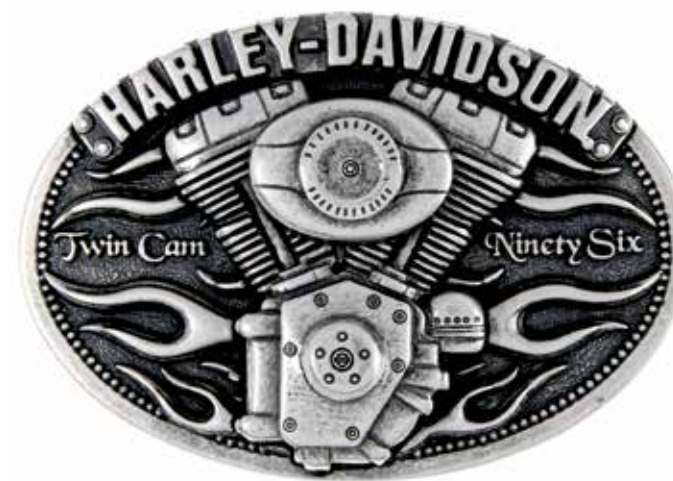

Polished Silver Finish
Collector Buckle

HDMBU10400
Uno Live To Ride

Antique Nickel Finish
Collector Buckle

HDMBU10336
Willie G™ Night Skull

Antique Gunmetal Finish
Collector Buckle

HDMBU10075

Twin Cam 96

Antique Nickel Finish
Collector Buckle