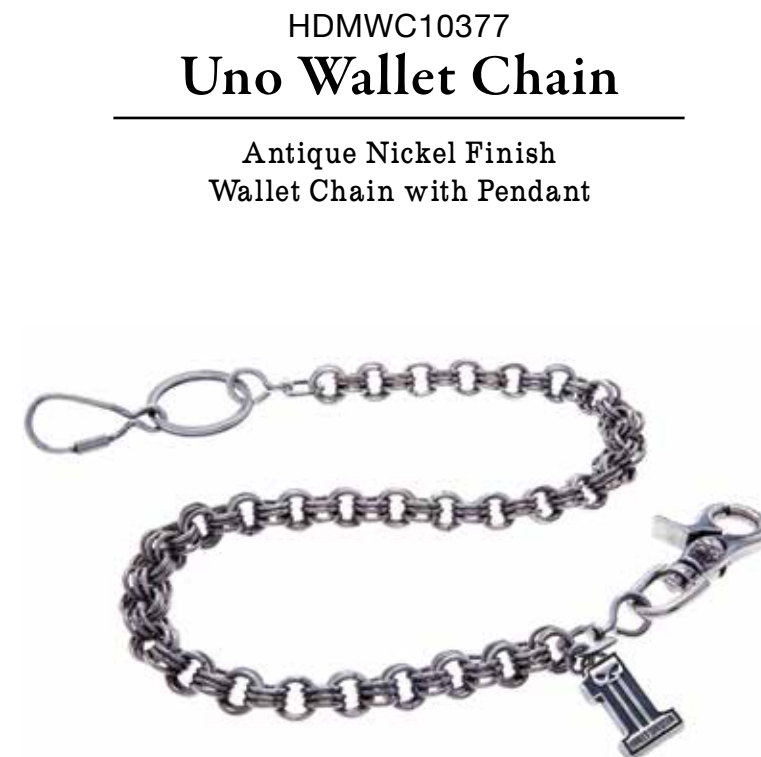

HDMWC10377

Uno Wallet Chain

Antique Nickel Finish
Wallet Chain with Pendant