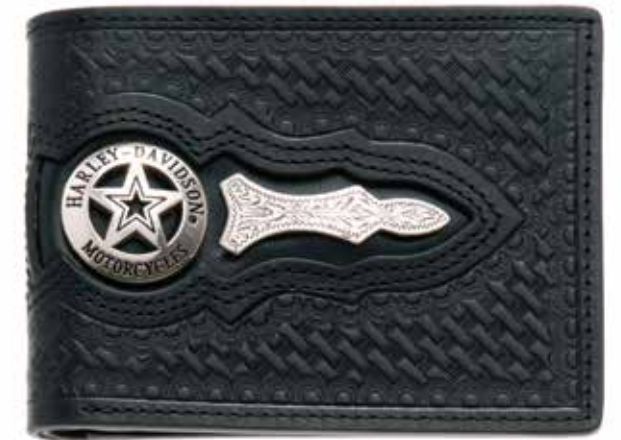

HDMWA10395 Deputy BiFold

Polished Silver Finish Hardware Hardware
Genuine Veg Leather Wallet with Hand Tooled Embossing