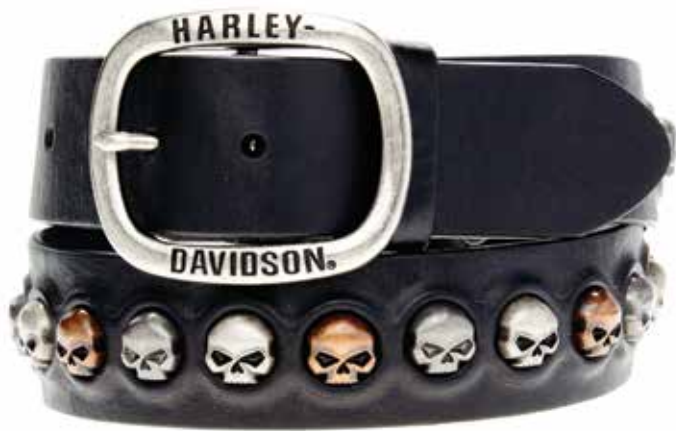

HDWBT10200
Road Shimmer

Antique Nickel Finish
Interchangeable Buckle
Genuine Veg Leather