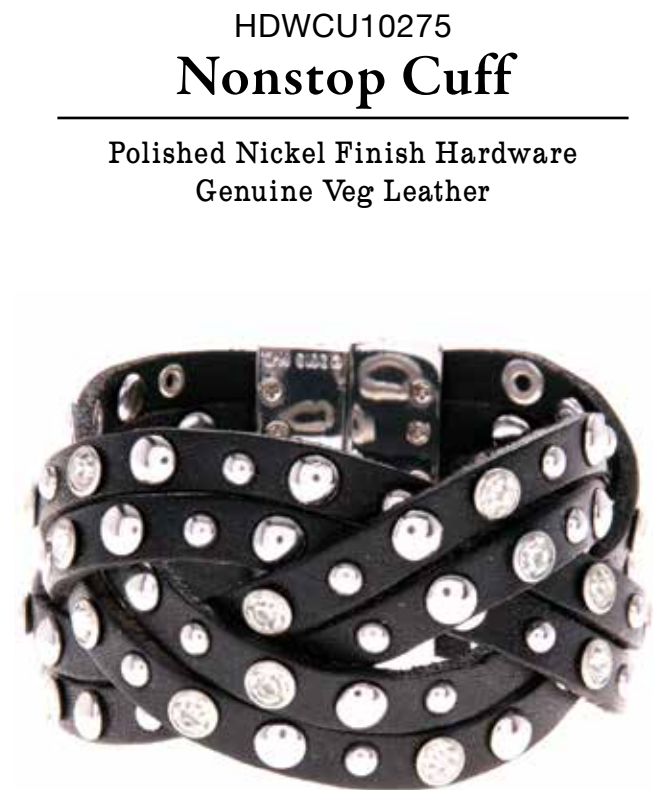

HDWCU10330
No Excuse Cuff

Polished Nickel Finish Hardware
Genuine Veg Leather

HDWCU10461
Switch Back Cuff

Polished Nickel Finish Hardware
Genuine Veg Leather

HDWCU10294
Joy Ride Cuff

Gunmetal Finish Hardware
Genuine Veg Leather