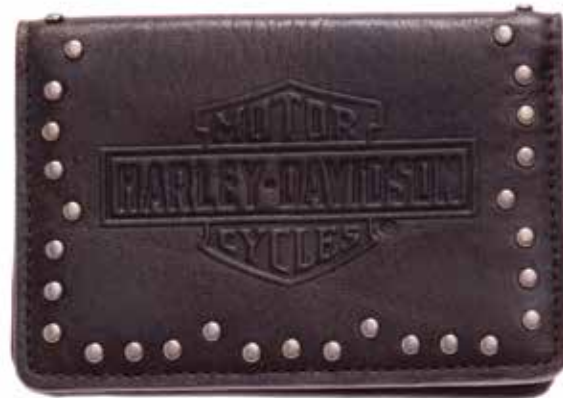

HDMWA10567 Twisted Card Holder

Brown With Antique Nickel Finish Hardware
Genuine Veg Leather