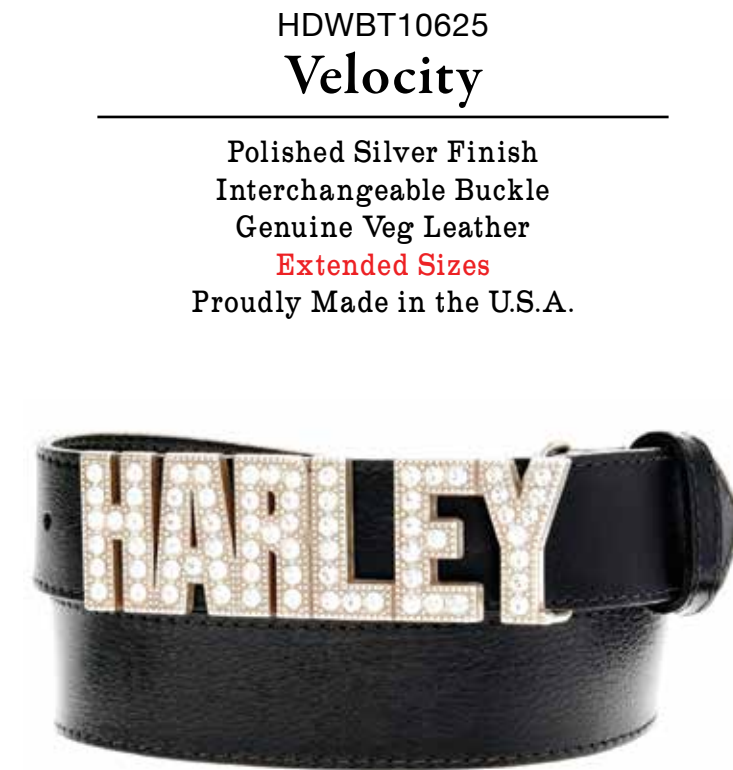

HDWBT10625
Velocity

Polished Silver Finish
Interchangeable Buckle
Genuine Veg Leather
Extended Sizes
Proudly Made in the U.S.A.