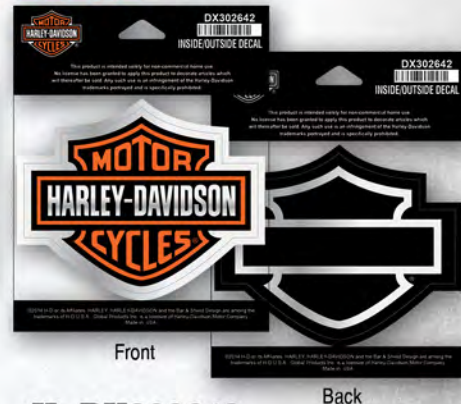

INSIDE/OUTSIDE DECAL

H. DX302642
Bar & Shield SM
3 15/16" W x 3 1/8" H

REFRACTIVE