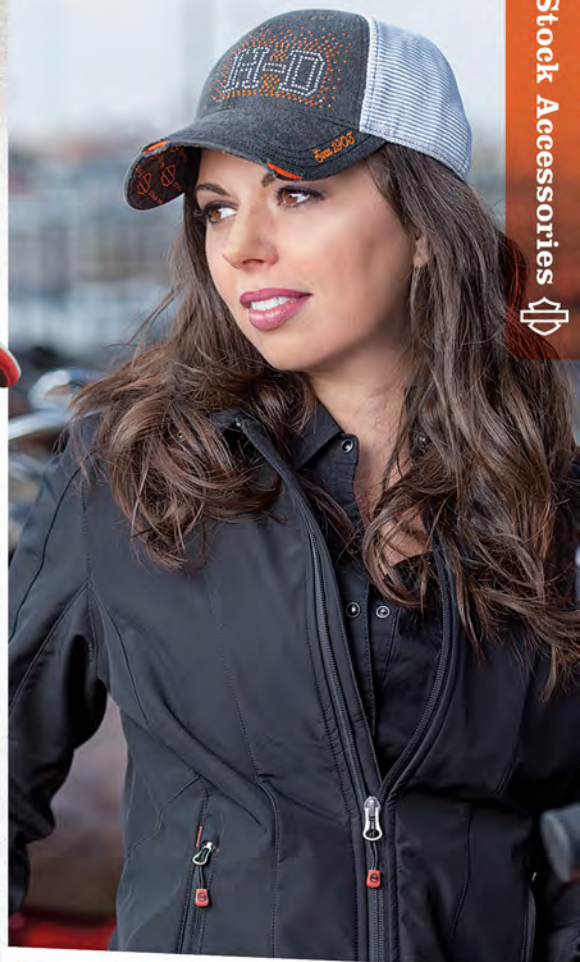

Stock Accessories