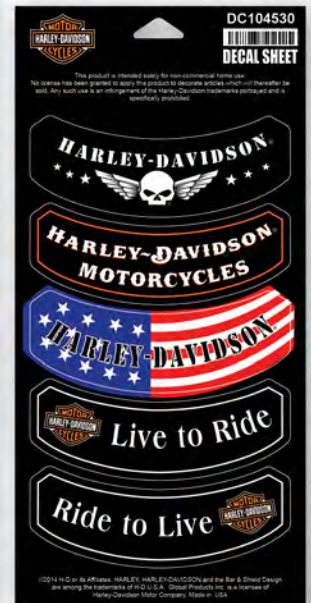

## DECAL SHEETS

**D. DC019**  
Chrome Invasion  
10 per sheet  
4 1/4" W x 10" H

**E. DC143716**  
2014 Assortment  
12 per sheet  
8 1/2" W x 11" H

**F. DC920**  
Basics Invasion  
12 per sheet  
4 1/4" W x 10" H