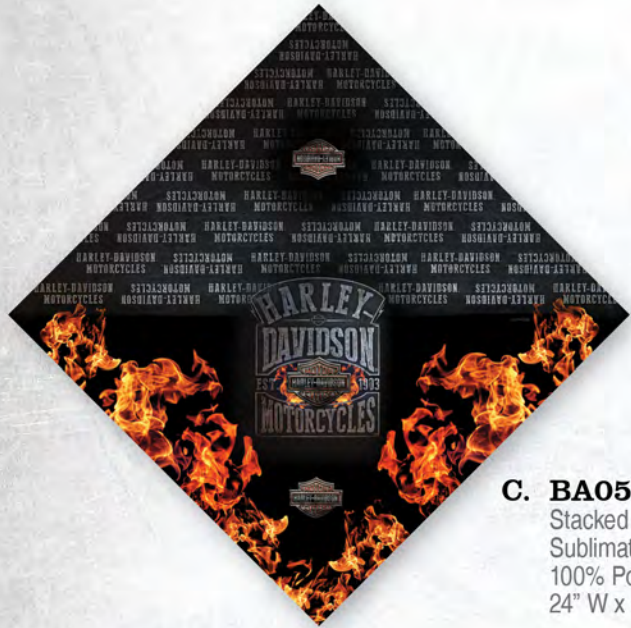

* Name Drop Service Available.
Screenprint on corner of stock bandanas.
Minimum order quantity required.