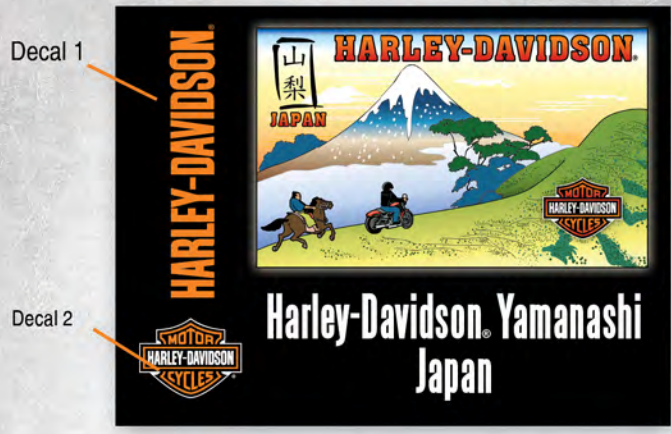

Cloisonné Moving Parts

Cloisonné Pin-on-Pin

3D Die Cast Rhinestones

Photo Etched Puzzle Pin

**A. PDCUS0301**  
 2 Removable Decals  
 5 3/8" W x 4 1/16" H

**B. PDCUS0302**  
 4 Removable Decals  
 5 3/8" W x 4 1/16" H