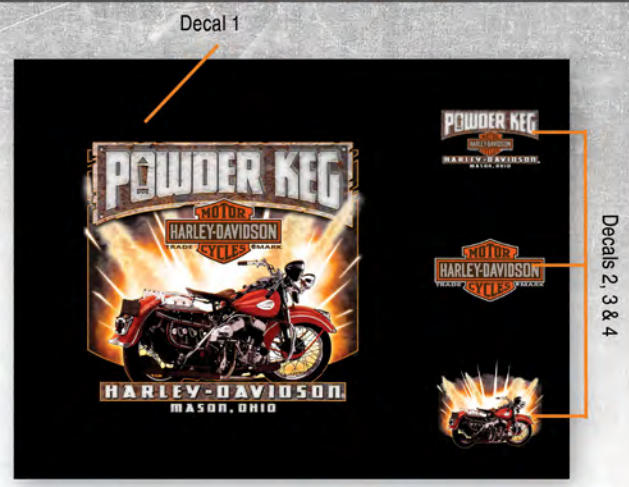

Cloisonné Moving Parts

Cloisonné Pin-on-Pin

3D Die Cast Rhinestones

Photo Etched Puzzle Pin

**A. PDCUS0301**  
 2 Removable Decals  
 5 3/8" W x 4 1/16" H

**B. PDCUS0302**  
 4 Removable Decals  
 5 3/8" W x 4 1/16" H