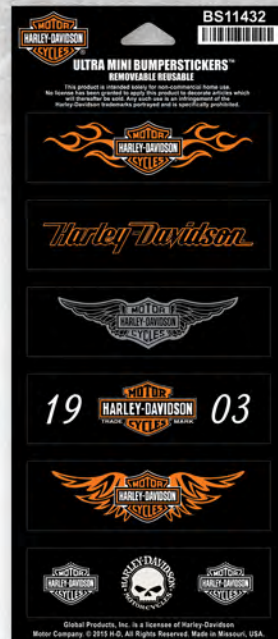

B. BS098
Ultra Mini
Military
6 per Sheet
4" W x 9 1/4" H

C. BS11432
Ultra Mini
Rider Assortment
6 per sheet
4" W x 9 1/4" H

3D DECALS