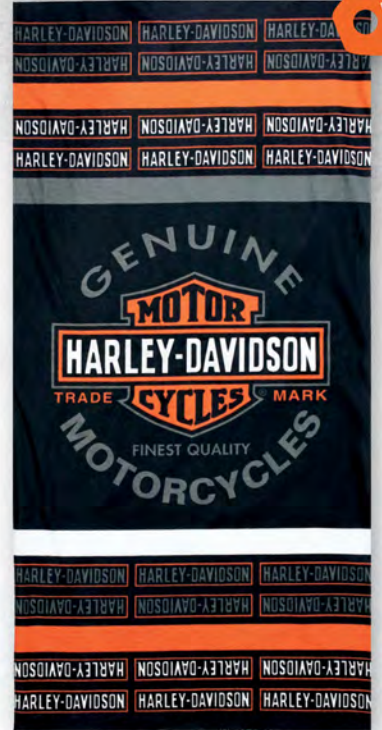

C. MHW31264 **MOISTURE WICKING**
Long Bar & Shield
Sublimated
100% Polyester