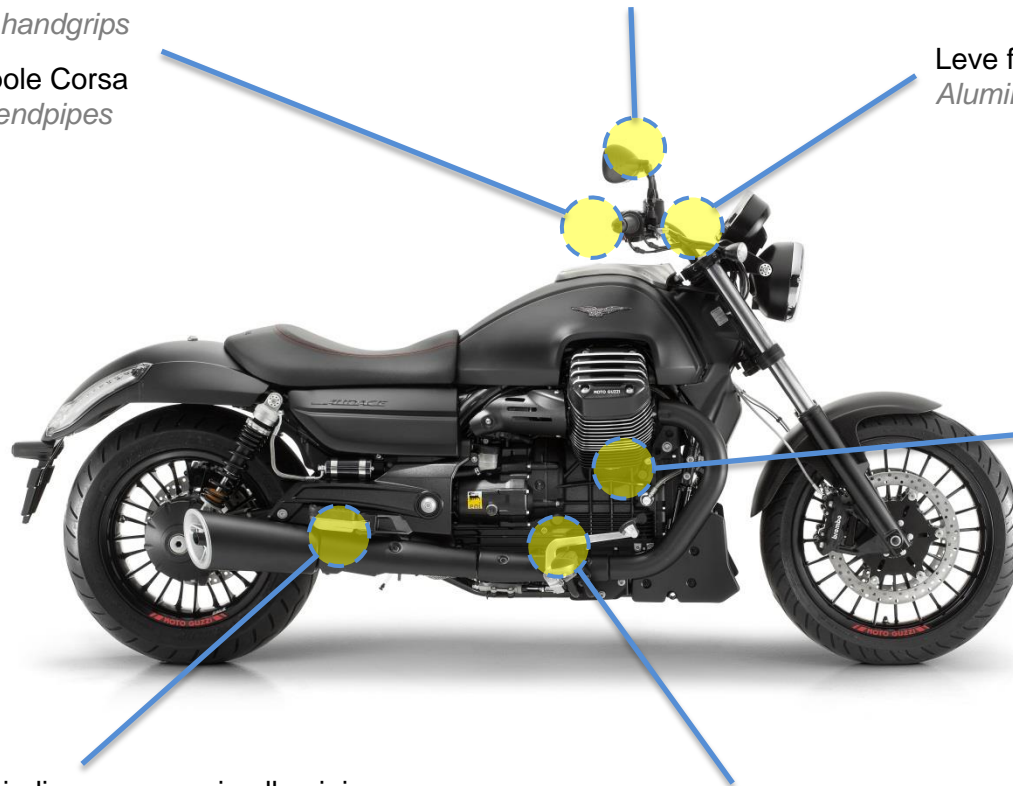

MOTO GUZZI AUDACE NEW ACCESSORIES HIGHLIGHTS

Manopole Dark in alluminio
Aluminium Dark handgrips

Terminali manopole Corsa
Corsa handgrip endpipes

Specchietti Dark gambo corto in alluminio
Aluminium Short stem Dark mirrors

Leve freno e frizione Dark in alluminio
Aluminium Dark brake and clutch levers

Bussole testata in alluminio
Aluminium engine bushes

Pedane poggiapiedi passeggero in alluminio
Aluminium passenger footrest kit

Pedane poggiapiedi pilota in alluminio
Aluminium pilot footrest kit