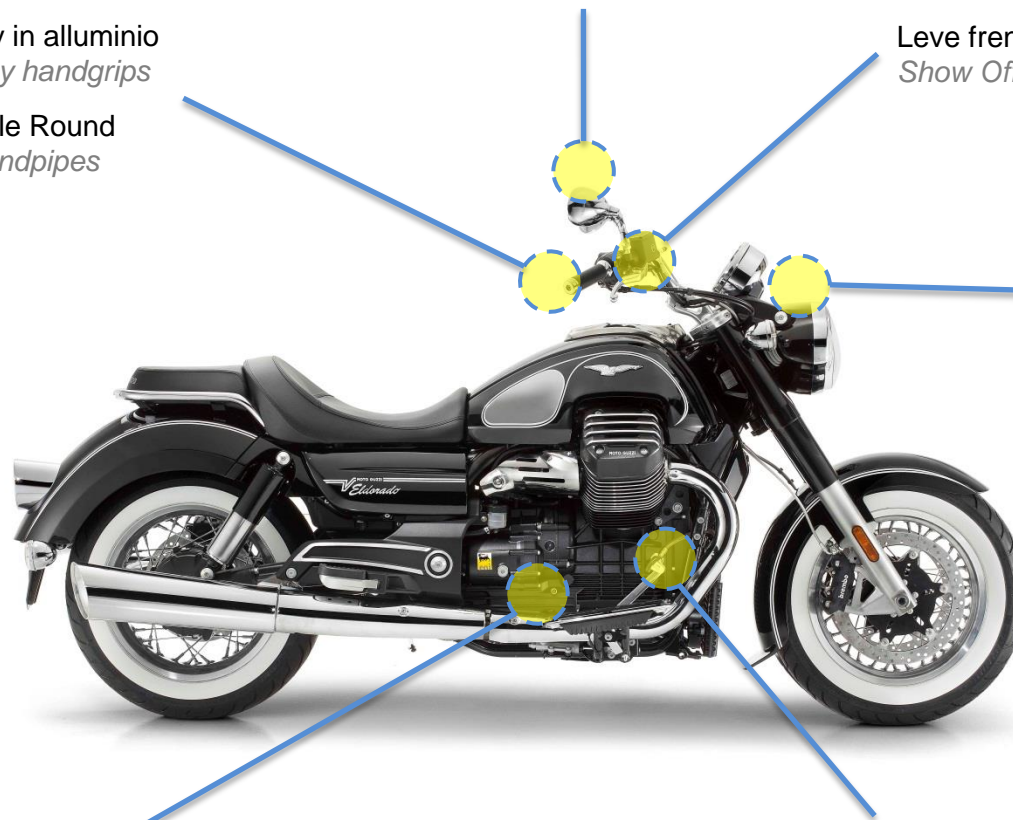

MOTO GUZZI ELDORADO NEW ACCESSORIES HIGHLIGHTS

Manopole Journey in alluminio
Aluminium Journey handgrips

Terminali manopole Round
Round handgrip endpipes

Specchietti Journey in alluminio
Aluminium Journey mirrors

Leve freno e frizione Show Off
Show Off brake and clutch levers

Parabrezza medio
Medium windshield

Parabrezza Sport
Sport windshield

Leva cambio e leva freno posteriore Journey
Journey gear and rear brake levers

Pedalino freno posteriore Journey
Journey brake lever footswitch