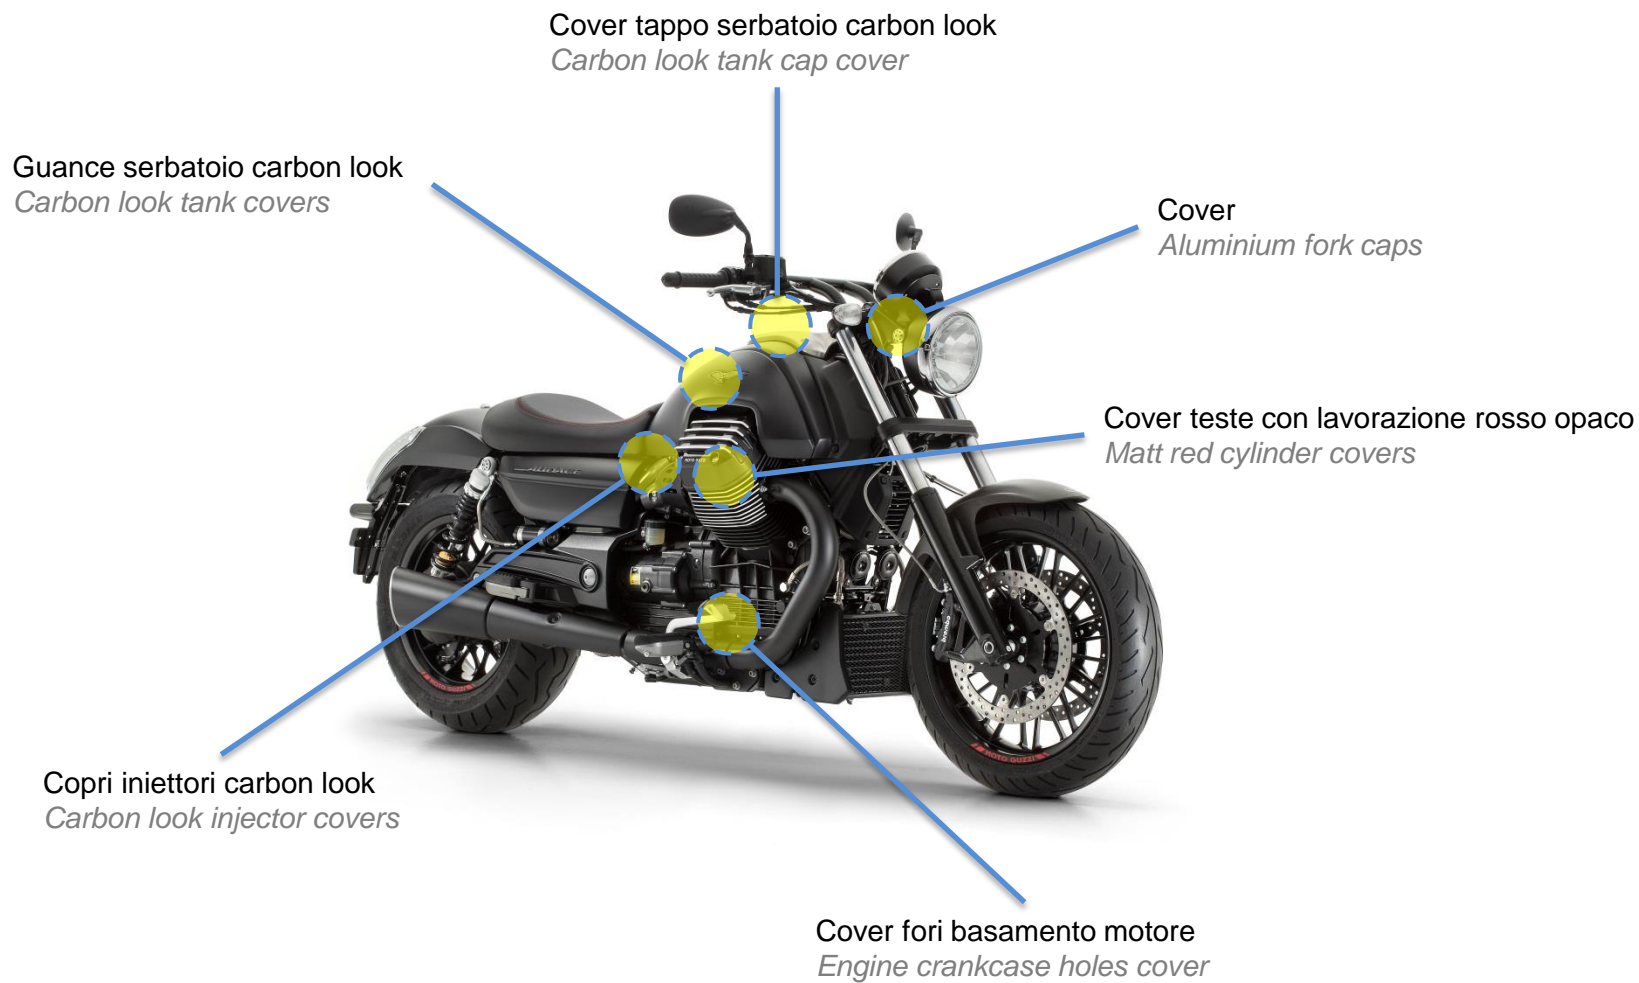

MOTO GUZZI AUDACE NEW ACCESSORIES HIGHLIGHTS