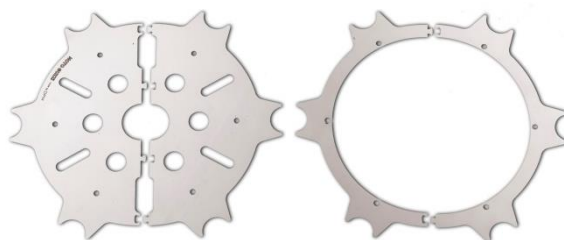

Special covers for brake and clutch pumps, made in machined steel with glossy scratchproof finish.

B064288
COVER SERBATOIO OLIO FRENO POSTERIORE
BRAKE OIL TANK COVER

Made from billet aluminium with a polished finish, it customizes the look of the vehicle. It completely covers the body of the brake fluid reservoir, preserving its functionality. It's easy to be installed.

2S000353
CRESTA PARAFANGO ANTERIORE
FRONT FENDER PEAK

Made of stainless steel, laser cut and laser engraved, hand-polished, its mount on the front fender is guaranteed by special stainless steel columns. It completes the classic look of the bike.

MOTO GUZZI ELDORADO ACCESSORIES

2S000402
COVER TAPPI FORCELLA IN ALLUMINIO
ALUMINIUM FORK TOP CAPS COVER

Made from billet aluminium, they are permanently attached to the screws on the fork legs with a small grain steel.