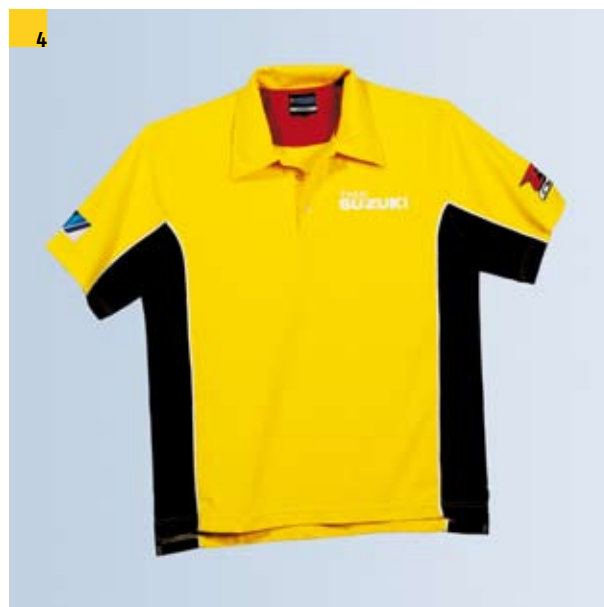

1

2

3

1 Team all-weather jacket
Sturdy jacket with tuck-away hood in collar, nylon, sizes: S-XXL

990F0-YEL10-Size

2 Team cap
cotton, one size

990F0-CAP30-000

MX Devil on Fire cap
Illustration left-hand page black

990F0-CAP40-000

3 Team fleece
polyester/cotton, sizes: S-XXL

990F0-YEL25-Size

4 Team polo shirt
cotton, sizes: S-XXL

990F0-YEL20-Size

5 Team T-shirt
cotton, sizes: S-XXL

990F0-YEL45-Size

6 Team shirt
cotton, sizes: XS-XXL

990F0-YEL15-Size

7 Team ladies top
cotton/spandex, sizes: XS-M

990F0-YEL35-Size

4

5

6

7