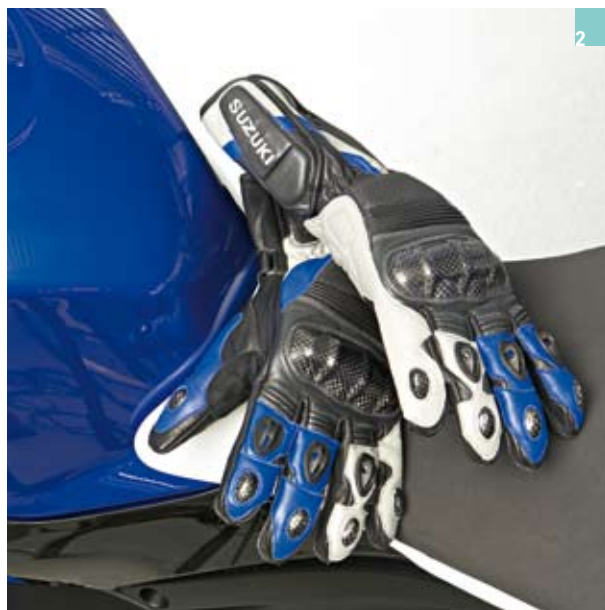

1 Biker backpack

The sophisticated carrier system designed specially for motorbike riders offers optimum support. Gone are the days of cramming things awkwardly into motorbike clothing. High wearing comfort even at high speed and with heavy loads. The biker backpack features an integrated rain hood, helmet net, bottle holder, mobile phone pocket, eyelets to let a cable through and inside pocket for intercom or MP3 player.

black/grey.

990D0-04129-000

3 Kidney belt

Windprotected and breathable, black, sizes: S (70-80 cm), M (80-90 cm), L (90-100 cm), XL (100-110 cm)

990F0-SBELT-Size

2 Racing gloves

Perfect for all racing and sports leather combinations from Suzuki. The gloves are made from high-quality leather and feature hard carbon pads to protect the knuckles. The Carbon inserts over the fingers plus the linking elements between the little and ring fingers, and the Kevlar® inserts over the top and ball of the hand, all go to make these highly protective motorbike racing gloves.

blue/white/black, sizes: S-XXL

990F0-GLO10-Size

4 Racing gloves

For description see 2, black/grey, sizes: S-XXL

990F0-GLO20-Size