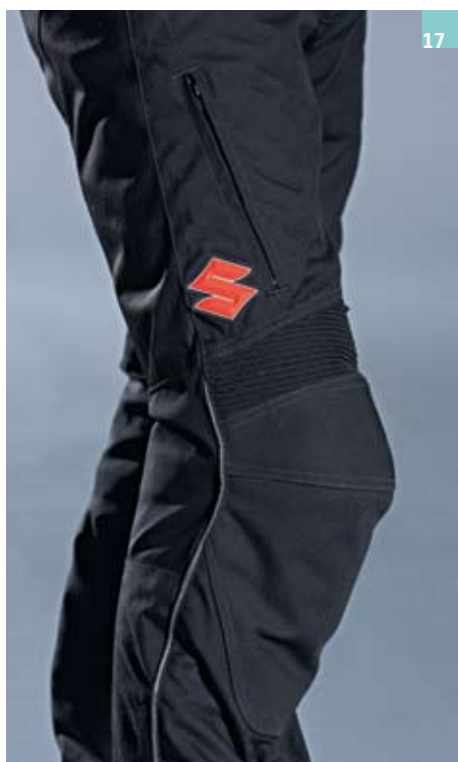

17 Touring trousers

Fitted with outer material Airguard 500D and double material (Dynax) over the protectors. The inlay with 210 T Taffeta with Suzuki label provides you together with a high-grade Z-Liner membrane (100% waterproof and breathable) a comfortable ride during the summer season. We equipped the trousers with Alcantara® on the bottom to make sure that you don't lose your riding position. Stretch material in the area of the groin and knees let you feel very comfortable in every situation. Air control system with two openings in front helps you stay cool on hot summer days. For a better perception the trousers is fitted with 3M Scotchline in the side area. Not only is the double stitching, in the same colour, a high safety relevant issue. The CE marked (EN1621-1) protectors for the knees will convince you with very high safety quality. Also, you have the possibility to change the knee protectors in two different positions. Together with the special fitting for both touring jackets (990F0-STEX1-Size / 990F0-STEX2-Size) and the sport jacket (990F0-STEX3-Size) you can use the long connecting zipper for a perfect and comfortable ride. The trousers is also equipped with a short zipper to connect jackets from other manufacturers.

black, sizes: XS-4XL

990F0-STEX4-Size