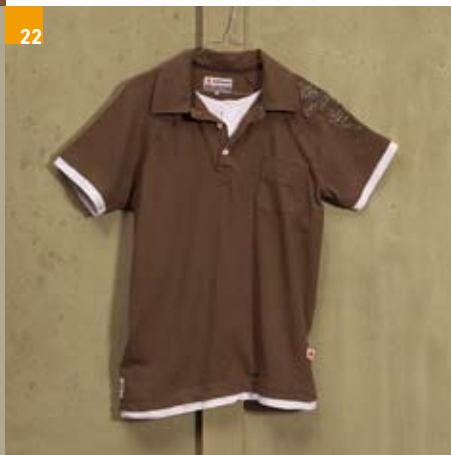

22

22 Polo shirt
cotton, sizes: S-3XL
990F0-FMPL4-Size

Fashion Vintage