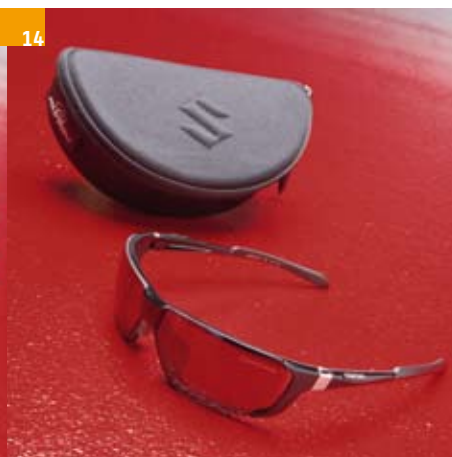

14 **Alpina sunglasses - Sporty**
Sporty designer sunglasses with
grey UV-protective ceramic glass.
Including high-quality, hard-shell
case
990F0-SUNGL-005