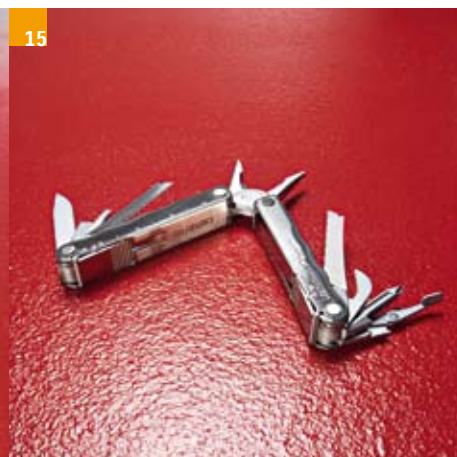

15 **Leatherman Blast**
with Suzuki logo
990F0-LEATH-MAN