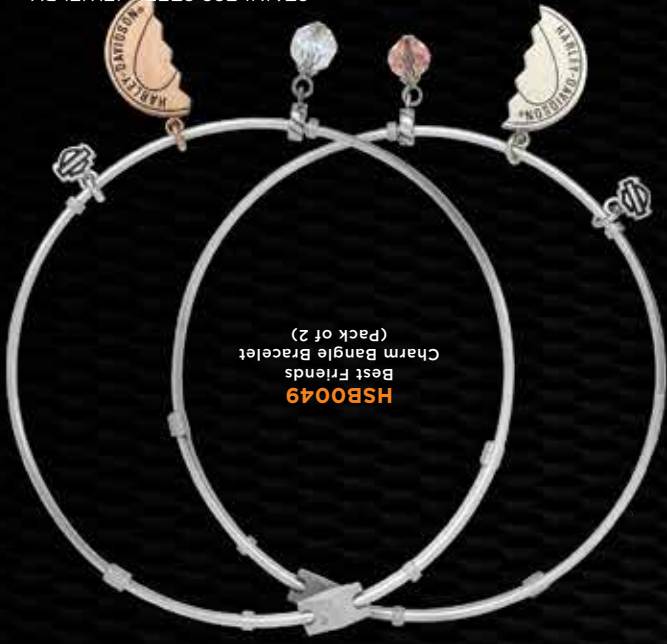

# THE LEGEND BANGLES

**HSB0055**  
Peace Heart  
Charm Bangle Bracelet

**HSB0054**  
Bling Four Leaf Clover  
Charm Bangle Bracelet

**HSB0053**  
Bling Flaming Heart  
Charm Bangle Bracelet

**HSB0052**  
Motorcycle Boot  
Charm Bangle Bracelet

**HSB0051**  
Heart & Cross  
Charm Bangle Bracelet

**HSB0050**  
Filligree B&S  
Charm Bangle Bracelet

**HSB0049**  
Best Friends  
Charm Bangle Bracelet  
(Pack of 2)

**HSB0048**  
Butterfly Charm Bangle Bracelet  
Rose Gold Tone