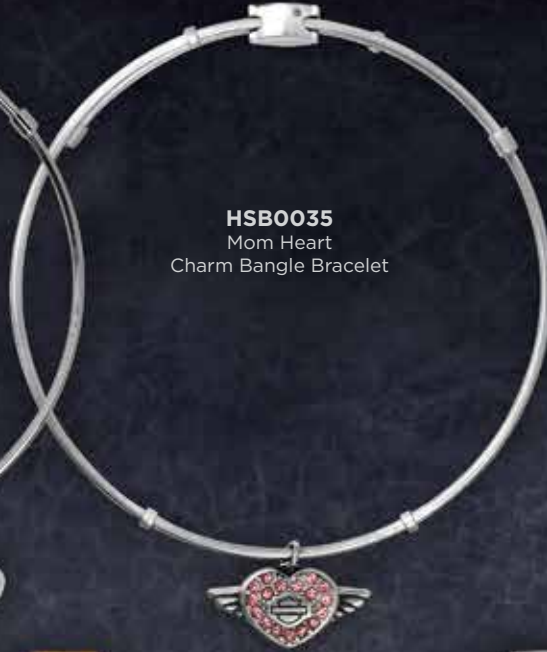

HSB0042
Pink Bling Willie G Skull
Charm Bangle Bracelet

HSB0041
Black Bling Willie G Skull
Charm Bangle Bracelet

HSB0040
Horseshoe & Star
Charm Bangle Bracelet

HSB0039
Run to the Sun
Charm Bangle Bracelet

HSB0038
Grandma
Charm Bangle Bracelet

HSB0037
Bling Paw
Charm Bangle Bracelet

HSB0036
Sisterhood
Charm Bangle Bracelet

HSB0034
Pink Bling Heart & Wings
Charm Bangle Bracelet

HSB0035
Mom Heart
Charm Bangle Bracelet

HSB0033
Love Letters
Charm Bangle Bracelet

HSB0032
Gold Tone Love H-D
Charm Bangle Bracelet

HSB0031
Red, White and Blue Heart
Charm Bangle Bracelet

HSB0030
American Star
Charm Bangle Bracelet

HSB0029
Gold Tone Eagle
Charm Bangle Bracelet