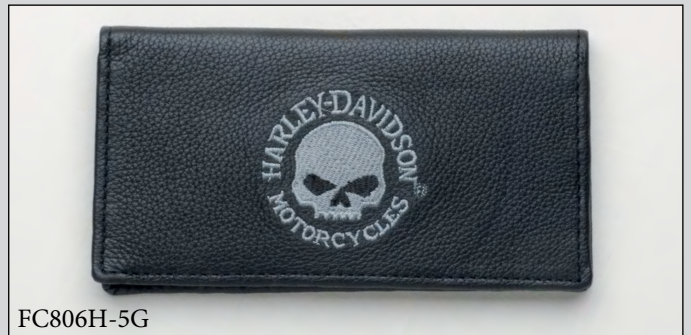

MASCORRO
leather inc.

TC817H-2B Black
TC817H-2G Grey
TC817H-2 Orange

Tri-Chain Wallets

TC813H-2B

TC817H-5G

Biker Wallets

TC813H-4

BW808H-2G

TC813H-7B

BW808H-4

TC813H-2

BW808H-7B

Embroidered Wallets

FB808H- 5G Billfold

FB808H-2B

FB808H-7B

FT805H-O Tri-fold Wallet

FB808H-2

FT805H-B

Checkbook Covers

FC806H-2B

FC806H-5G

FC806H-2

Embossed Chain Wallets

TC344H
Billfold w/Chain

TC305H-4

Tri-Fold w/ Chain

TC305H-2

Tri-Fold w/ Chain

TC315H

Large Tri-Chain

BW339H-7 Credit Card Chain Wallet