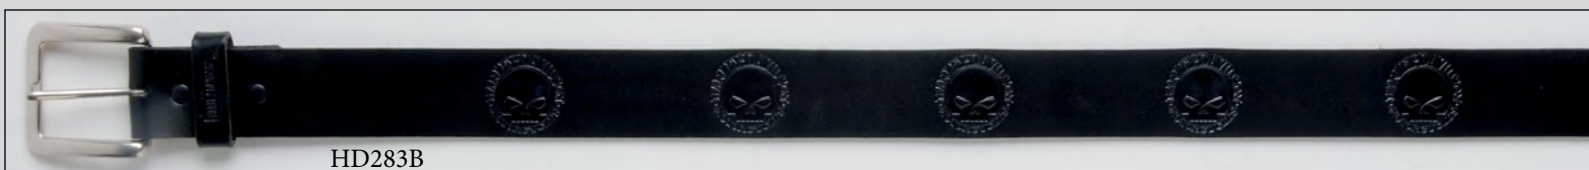

Fringed Clip Pouch

1 1/2" BELTS

*Belts Available in Sizes 28-44

OH-7

AH225-Brown

HO225-Black

HO201

HD283C

HD283B

TH-15B

HD288

HD108C

HD108B

1 1/2" BELTS

*Belts Available in Sizes 28-44

HD97