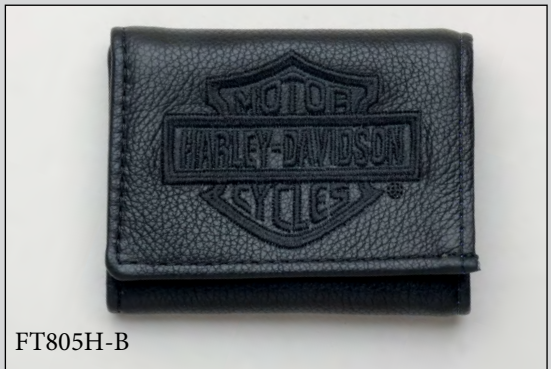

MASCORRO
leather inc.

TC817H-2B Black
TC817H-2G Grey
TC817H-2 Orange

Tri-Chain Wallets

TC813H-2B

TC817H-5G

Biker Wallets

TC813H-4

BW808H-2G

TC813H-7B

BW808H-4

TC813H-2

BW808H-7B

Embroidered Wallets

FB808H- 5G Billfold

FB808H-2B

FB808H-7B

FT805H-O Tri-fold Wallet

FB808H-2

FT805H-B

Checkbook Covers

FC806H-2B

FC806H-5G

FC806H-2

Embossed Chain Wallets