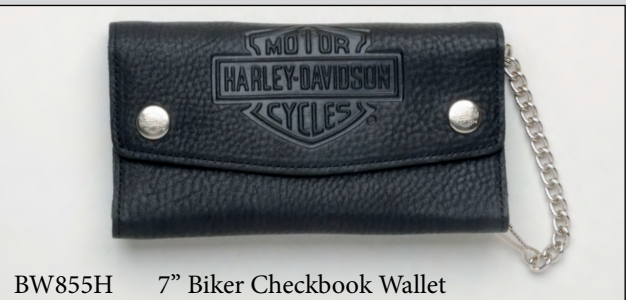

BW339H-5
Skull Credit Card Chain Wallet

BW342H Credit Card Chain Wallet

TC447H

XL Tri-Chain

BW341H Bi-Fold Chain Wallet

TC325H

XL Tri-Chain

BW855H 7" Biker Checkbook Wallet

Embossed Wallets & Money Clips

HD950

Dress Tri-fold

FB306H

Billfold

HD07

Large Money Clip

HD951